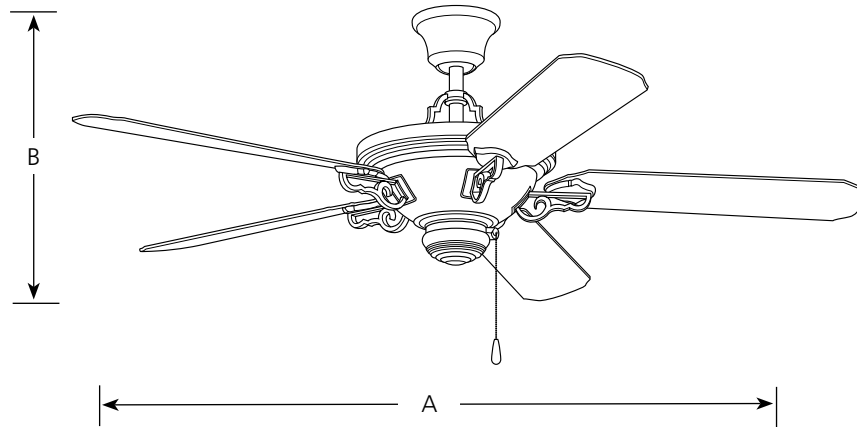

**58" Ceiling Fan**

Type \_\_\_\_\_

-80    -102  
P2527      

Catalog No	Finish		Dimensions (Inches)	
	Forged Black	Roasted Java	A	B
P2527	-80	-102	58	18-3/8
<b>Blades</b>				
Side 1	Distressed Walnut	Tuscan Oak		

**Specifications:**

General

- Limited lifetime warranty
- Full function remote control (with batteries) included
- Full range dimming
- Three speed fan operation
- Reverse direction control

Blades

- Five blades
- 14 degree pitch
- Plywood blade material

Motor

- Triple capacitor speed control; remote reverse control
- 188mm dia x 25mm high

Mounting

- Ceiling mounting on downrod.
- A 3/4" x 8" downrod is included. Longer accessory downrods can be ordered separately
- Standard canopy designed for sloped ceilings up to 45 degrees (12:12 ceiling pitch) using downrod supplied or accessory downrods
- Canopy covers standard recessed 4" octagonal outlet box. Note: An outlet box assembly designed for fan installation is required (not included)
- Mounting hardware is included

Electrical

- 80" lead wires included

Labeling

- CUL listed