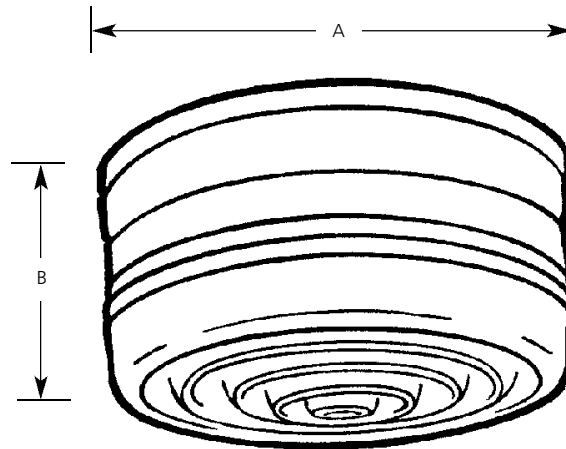

Type _____
 -30
 P3346

Catalog No.	Finish White	Lamping	Dimensions (Inches)	
			A	B
P3346	-30	1 (m) 60w	6-1/2	4-1/2

Specifications:

General

- Steel construction, White finish
- White glass with clear circular prism bottom
- Glass snaps into fitter pan for easy maintenance
- No fitter screws required

Mounting

- Ceiling mount
- Covers outlet box
- Mounting strap for outlet box included
- Keyhole slots for easy fixture mounting

Electrical

- Requires 90-degree supply wire connections
- Medium based ceramic sockets
- Pre-wired