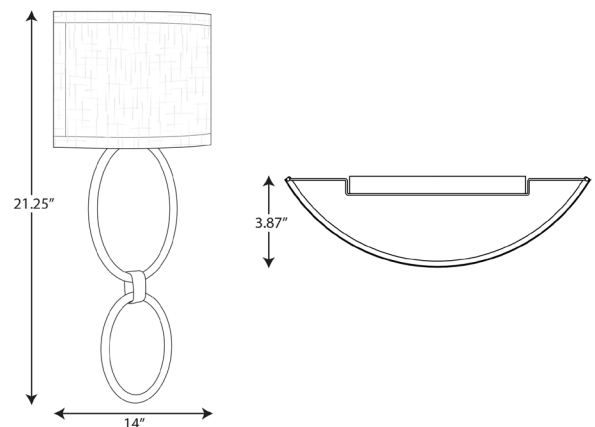

LED Shaded Sconce

Wall Mounted • Damp Location Listed **PROGRESS LED**

Description:

This wall sconce is ideal for corridor and hotel lighting. Circular forms created a stunning brushed nickel frame. The light fixture is topped by a summer linen shade that creates a calming glow sure to welcome tired travelers.

Specifications:

- Summer Linen fabric Shade
- This wall sconce is ideal for corridor and hotel lighting.
- Circular forms created a stunning brushed nickel frame.
- The light fixture is topped by a summer linen shade that creates a calming glow sure to welcome tired travelers.
- Ideal for any hallway, foyer, living room, sitting room, or bedroom.
- Perfect for mid-century modern, transitional, modern, or contemporary settings.
- Measures 14-inch width by 21-1/4-inch height.
- Uses one LED module (9w max).
- Compatible with many Triac/ELV dimmers (see dimming controls)
- Includes installation instructions and mounting hardware.
- Progress Lighting products are designed for exceptional quality, reliability, and functionality.
- Dimmable to 10% brightness (See Dimming Notes)
- Canopy covers a standard 4" recessed outlet box: 8 in W., 6.5 in ht., 0.812 in depth
- Mounting plate for outlet box included
- 6 in of wire supplied
- Americans With Disabilities Act (ADA) compliant

P710058-009-30

Dimensions:

Width: 14 in
 Height: 21-1/4 in
 Depth: 3-7/8 in
 H/CTR: 3-1/4 in

Summer Linen fabric Shade
 Width: 16-7/8 in
 Height: 7-5/16 in

Dimming Notes:

P710058-009-30 is designed to be compatible with many Triac/ELV controls.