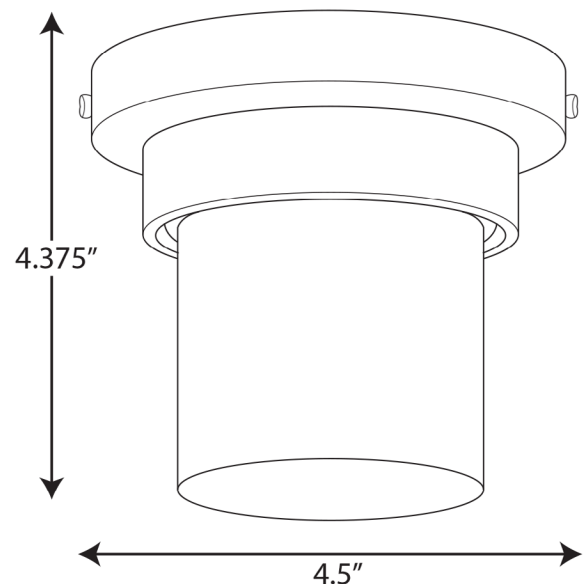

Z-1060 LED

Ceiling Mounted • Damp Location Listed PROGRESS LED

Description:

Get even more of the home décor compliments you love with this classic lighting design. A minimalist, yet welcoming demeanor is manifested with a cylinder-shaped, etched opal glass shade. The shade hangs in place from a round black backplate making the design perfect for casting a welcoming glow.

Specifications:

- Etched Opal glass Cylindrical Shade
- A minimalist, yet welcoming demeanor is manifested with a cylinder-shaped, etched opal glass shade.
- The shade hangs in place from a round black backplate making the design perfect for casting a welcoming glow.
- Get even more of the home décor compliments you love with the classic lighting design's minimalist, yet welcoming demeanor.
- Ideal for any foyer, entryway, hallway, porch, or patio.
- Perfect for transitional, modern, and contemporary settings.
- Measures 4-1/2-inch width by 4-3/8-inch height.
- Uses one LED module (9w).
- Compatible with many Triac/ELV dimmers (see dimming controls)
- Includes installation instructions and mounting hardware.
- Progress Lighting products are designed for exceptional quality, reliability, and functionality.
- Dimmable to 10% brightness (See Dimming Notes)
- Canopy covers a standard 4" recessed outlet box: 4.75 in W., 0.75 in ht., 4.75 in depth
- Mounting strap for outlet box included
- 6 in of wire supplied

P550071-031-30

Dimensions:

Diameter: 4-1/2 in
 Height: 4-3/8 in

Etched Opal glass Cylindrical Shade
 Width: 3-1/2 in
 Height: 3-1/4 in

Dimming Notes:

P550071-031-30 is designed to be compatible with many Triac/ELV controls.