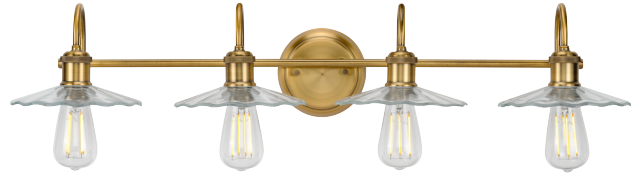

## P300289-163 Fayette

Inspired from early electric lighting, this Fayette Collection Vintage Brass Four-Light Bath will infuse your home with a sense of history. A simple vintage brass bar attached to a backplate supports curved arms bending to hold vintage-style light bases. Petal-like light shades crafted from clear depression glass give a must-have, artistic touch complete the design.

- Petal-like light shades crafted from clear depression glass give a must-have, artistic touch complete the design.
- A simple vintage brass bar attached to a backplate supports curved arms bending to hold vintage-style light bases.
- Inspired from early electric lighting, this bath light will infuse your home with a sense of history.
- Ideal for any bathroom.
- Perfect for urban industrial, farmhouse, or vintage electric settings.
- Measures 34-1/2-inch width by 6-1/2-inch height.
- Uses four medium base bulbs that are sold separately (60w max - LED or incandescent).
- Able to be fully dimmable with dimmable bulbs.
- Includes installation instructions and mounting hardware.
- Progress Lighting products are designed for exceptional quality, reliability, and functionality.

Width: 34-1/2 in  
Height: 6-1/2 in  
Depth: 9 in  
H/CTR: 4 in

Clear glass Cone shaped shade  
Width: 7-1/2 in  
Height: 1-1/8 in

**Category:** Bath & Vanity

**Finish:** Vintage Brass (Plated)

**Construction:** Steel Construction

**Glass/Shade:** Clear glass Cone shaped shade

MOUNTING	ELECTRICAL	LAMPING	ADDITIONAL INFORMATION
Wall mounted	Prewired	Quantity:	CULus Damp Location Listed
Mounting plate for outlet box included	6 inches of wire supplied	Four 60 W max. Medium Base or LED equivalent	1-year Limited Warranty
Canopy covers a standard 4" recessed outlet box: 5.125" W., 1" ht., 5.125" depth	120 V	E26 base Porcelain sockets	