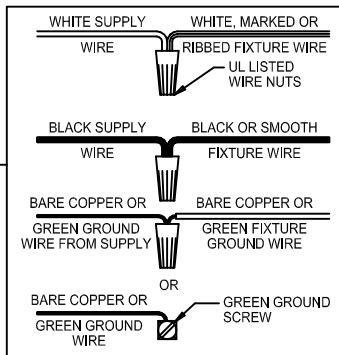

CAUTION: Read instructions carefully and turn electricity off at main circuit breaker panel before beginning installation.

540037

WARNING - If any Special Control Devices are used with this Fixture, Follow the Instructions Carefully to assure full compliance with N.E.C. requirements. If there are any questions, contact a Qualified Electrical Contractor.

CAUTION - All glass is fragile, use care when handling Glass component(s) and or Lamp(s).

ASSEMBLY STEPS:

MODE D'ASSEMBLAGE:

PASOS PARA ENSAMBLAR:

1. A → B
2. Ø (0.144)(3.6mm) → 
3. B ← A
4. Ø (0.144)(3.6mm) → 
5. D → C → 
6. E → A, B