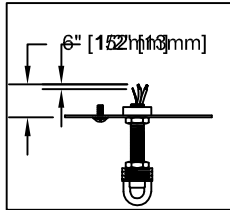

CAUTION: Read instructions carefully and turn electricity off at main circuit breaker panel before beginning installation.

400136, 400137

WARNING - If any Special Control Devices are used with this Fixture, Follow the Instructions Carefully to assure full compliance with N.E.C. requirements. If there are any questions, contact a Qualified Electrical Contractor.

CAUTION - All glass is fragile, use care when handling Glass component(s) and or Lamp(s).

CANOPY MOUNTING & WIRE CONNECTION ASSEMBLY STEPS:

ADJUST HEIGHT WITH "D"
N → A (TO LOCK)
RÉGLEZ LA HAUTEUR AVEC "D"
N → A (À VERROUILLER)
AJUSTA LA ALTURA CON "D"
N → A (APRETAR)