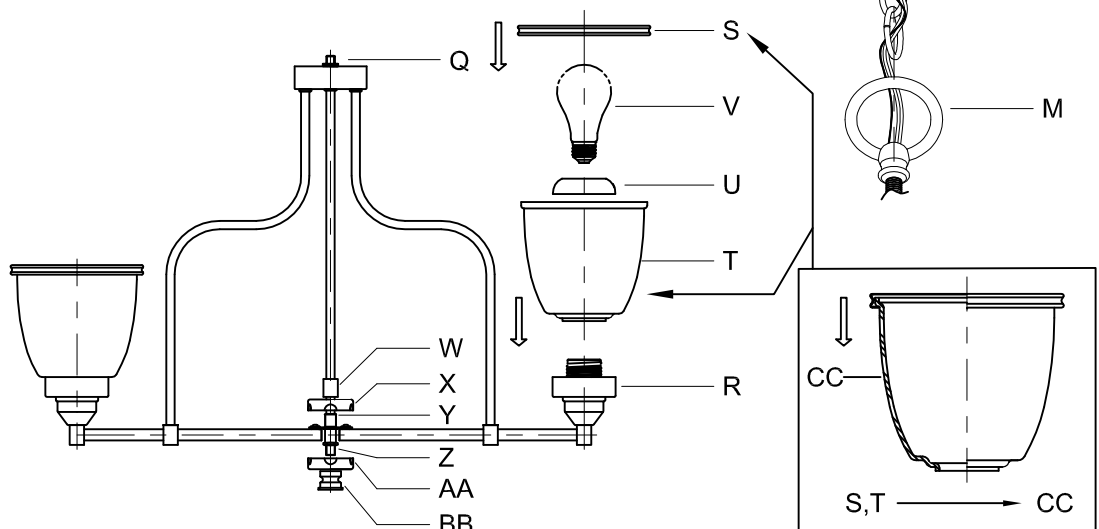

FIXTURE ASSEMBLY STEPS:

1. M → Q
2. U, T → R
3. V → R
4. S → T
5. W, X → Y
6. BB, AA → Z