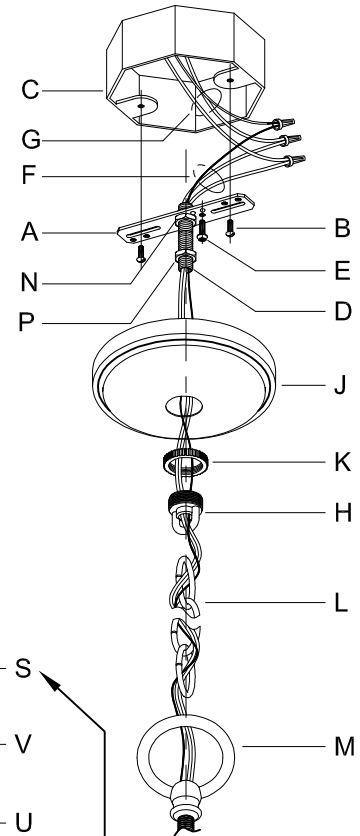

CAUTION: Read instructions carefully and turn electricity off at main circuit breaker panel before beginning installation.

400136, 400137

WARNING - If any Special Control Devices are used with this Fixture, Follow the Instructions Carefully to assure full compliance with N.E.C. requirements. If there are any questions, contact a Qualified Electrical Contractor.

CAUTION - All glass is fragile, use care when handling Glass component(s) and or Lamp(s).

CANOPY MOUNTING & WIRE CONNECTION ASSEMBLY STEPS:

ADJUST HEIGHT WITH "D"
N → A (TO LOCK)
RÉGLEZ LA HAUTEUR AVEC "D"
N → A (À VERROUILLER)
AJUSTA LA ALTURA CON "D"
N → A (APRETAR)

**B, C, G & V
(NOT FURNISHED)
(NON FOURNIE)
(NO INCLUIDA)**

1. D, E → A
2. B, A → C
3. N, P, H → D (TO LOCK) (À VERROUILLER) (APRETAR)
4. P → H
5. F → M
6. L → M
7. J, K → L
8. L → H
9. F → L, K, J, H, D
10. F → G
11. J, K → H

FIXTURE ASSEMBLY STEPS:

1. M → Q
2. U, T → R
3. V → R
4. S → T
5. W, X → Y
6. BB, AA → Z

P400136

P400137

Instructions d'Assemblage et Installation

MISE EN GARDE: Lire les instructions avec soin et couper le courant au disjoncteur central avant de commencer l'installation.