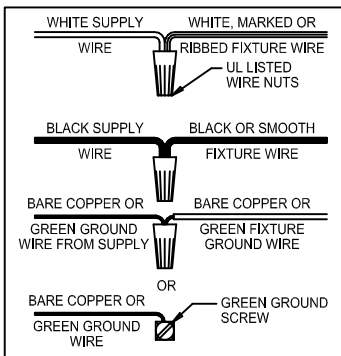

CAUTION: Read instructions carefully and turn electricity off at main circuit breaker panel before beginning installation.

400136, 400137

WARNING - If any Special Control Devices are used with this Fixture, Follow the Instructions Carefully to assure full compliance with N.E.C. requirements. If there are any questions, contact a Qualified Electrical Contractor.

WARNING - This product contains chemicals known to the State of California to cause cancer, birth defects and /or other reproductive harm. Thoroughly wash hands after installing, handling, cleaning, or otherwise touching this product.

CAUTION - All glass is fragile, use care when handling Glass component(s) and or Lamp(s).

CANOPY MOUNTING & WIRE CONNECTION ASSEMBLY STEPS:

ADJUST HEIGHT WITH "D"
N → A (TO LOCK)
RÉGLEZ LA HAUTEUR AVEC "D"
N → A (À VERROUILLER)
AJUSTA LA ALTURA CON "D"
N → A (APRETAR)

**B, C, G & V
(NOT FURNISHED)
(NON FOURNIE)
(NO INCLUIDA)**

1. D, E → A
2. B, A → C
3. N, P, H → D (TO LOCK) (À VERROUILLER) (APRETAR)
4. P → H
5. F → M
6. L → M
7. J, K → L
8. L → H
9. F → L, K, J, H, D
10. F → G
11. J, K → H