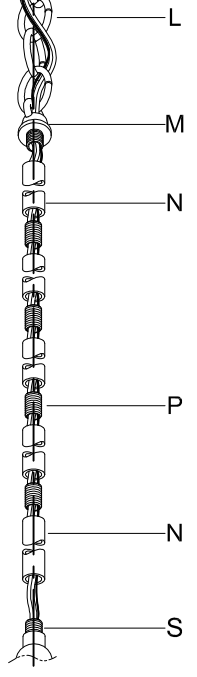

CAUTION: Read instructions carefully and turn electricity off at main circuit breaker panel before beginning installation.

400147

WARNING - If any Special Control Devices are used with this Fixture, Follow the Instructions Carefully to assure full compliance with N.E.C. requirements. If there are any questions, contact a Qualified Electrical Contractor.

CANOPY MOUNTING & WIRE CONNECTION ASSEMBLY STEPS:

Attach (N), (P) to achieve overall desired length.
 Joignez (N), (P) pour obtenir la longueur voulue.
 Una (N), (P) para lograr la longitud deseada.

1. D,E → A
2. R → D
3. B,A → C
4. F → N,P,M
5. N → S
6. M → N
7. L → M,K
8. F → L,K,H
9. F → G
10. H,J → D

FIXTURE ASSEMBLY STEPS:

1. F → Q,U,T,S
2. Q → V
3. U,T,S → Q
4. X,Y → W
5. Z → W

**B, C, G & Z
 (NOT FURNISHED)
 (NON FOURNIE)
 (NO INCLUIDA)**

Instructions d'Assemblage et Installation

MISE EN GARDE: Lire les instructions avec soin et couper le courant au disjoncteur central avant de commencer l'installation.