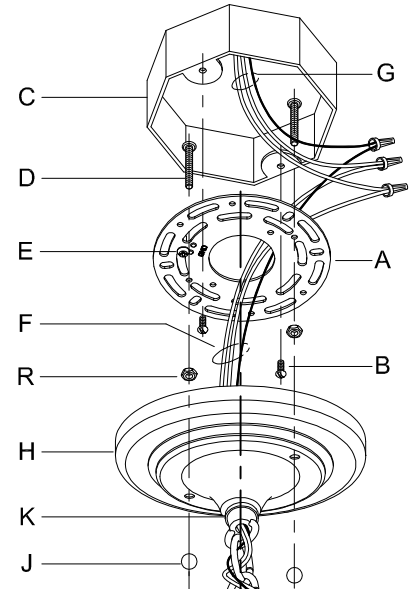

CAUTION: Read instructions carefully and turn electricity off at main circuit breaker panel before beginning installation.

400147

WARNING - If any Special Control Devices are used with this Fixture, Follow the Instructions Carefully to assure full compliance with N.E.C. requirements. If there are any questions, contact a Qualified Electrical Contractor.

CANOPY MOUNTING & WIRE CONNECTION ASSEMBLY STEPS:

Attach (N), (P) to achieve overall desired length.
 Joignez (N), (P) pour obtenir la longueur voulue.
 Una (N), (P) para lograr la longitud deseada.

1. D,E → A
2. R → D
3. B,A → C
4. F → N,P,M
5. N → S
6. M → N
7. L → M,K
8. F → L,K,H
9. F → G
10. H,J → D

FIXTURE ASSEMBLY STEPS:

1. F → Q,U,T,S
2. Q → V
3. U,T,S → Q
4. X,Y → W
5. Z → W

**B, C, G & Z
 (NOT FURNISHED)
 (NON FOURNIE)
 (NO INCLUIDA)**

Instructions d'Assemblage et Installation

MISE EN GARDE: Lire les instructions avec soin et couper le courant au disjoncteur central avant de commencer l'installation.