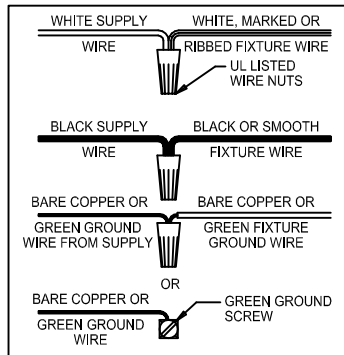

CAUTION: Read instructions carefully and turn electricity off at main circuit breaker panel before beginning installation.

400147

WARNING - If any Special Control Devices are used with this Fixture, Follow the Instructions Carefully to assure full compliance with N.E.C. requirements. If there are any questions, contact a Qualified Electrical Contractor.

CANOPY MOUNTING & WIRE CONNECTION ASSEMBLY STEPS:

Attach (N), (P) to achieve overall desired length.
 Joignez (N), (P) pour obtenir la longueur voulue.
 Una (N), (P) para lograr la longitud deseada.

1. D,E → A
2. R → D
3. B,A → C
4. F → N,P,M
5. N → S
6. M → N
7. L → M,K
8. F → L,K,H
9. F → G
10. H,J → D