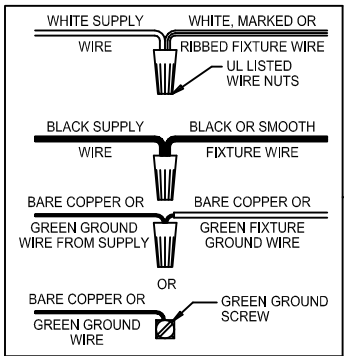

CAUTION: Read instructions carefully and turn electricity off at main circuit breaker panel before beginning installation.

500119, 500120

WARNING - If any Special Control Devices are used with this Fixture, Follow the Instructions Carefully to assure full compliance with N.E.C. requirements. If there are any questions, contact a Qualified Electrical Contractor.

CAUTION - All glass is fragile, use care when handling Glass component(s) and or Lamp(s).

CANOPY MOUNTING & WIRE CONNECTION ASSEMBLY STEPS:

Attach (N), (P) to achieve overall desired length.
 Una (N), (P) para lograr la longitud deseada.
 Joignez (N), (P) pour obtenir la longueur voulue.