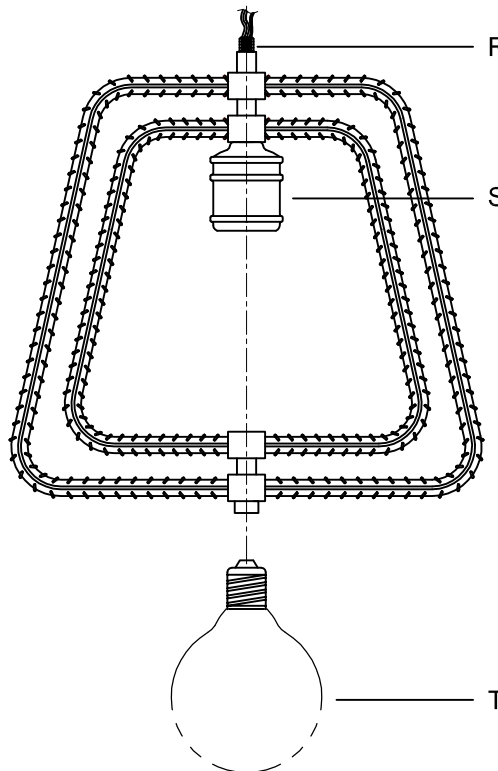

CAUTION - All glass is fragile, use care when handling Glass component(s) and or Lamp(s).

CANOPY MOUNTING & WIRE CONNECTION ASSEMBLY STEPS:

Attach (N), (P) to achieve overall desired length.
 Una (N), (P) para lograr la longitud deseada.
 Joignez (N), (P) pour obtenir la longueur voulue.

1. D,E → A
2. V → D
3. B,A → C
4. F → P,N,M
5. P → N
6. M → N
7. L → M,K →
8. F → L,K,H
9. F → G →
10. H,J → D

FIXTURE ASSEMBLY STEPS:

1. N → R
2. T → S

B, C, G & T
 (NOT FURNISHED)
 (NO INCLUIDA)
 (NON FOURNIE)