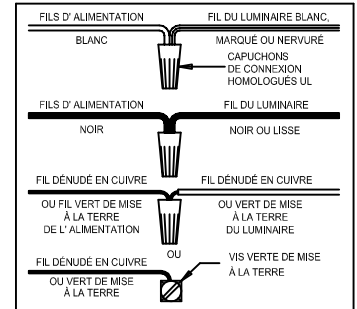

Instructions d'Assemblage et Installation

MISE EN GARDE: Lire les instructions avec soin et couper le courant au disjoncteur central avant de commencer l'installation.

*****

AVERTISSEMENT - S'il y a d'autres mécanismes régulateurs qui s'emploient avec ce dispositif, suivre soigneusement les instructions pour satisfaire aux exigences NEC. Si vous avez des questions, consulter un électricien qualifié.

AVERTISSEMENT - Ce produit contient des composants chimiques qui selon L'état de Californie provoquent un cancer, des infirmités de naissance et (ou) du mal au système reproductif. Il faut laver les mains soigneusement après avoir installé, manipulé, nettoyé, ou autrement touché ce produit.

MISE EN GARDE - Le verre est toujours fragile; maniez le(s) composant(s) et/ou l' (les) ampoule(s) avec prudence.

*****