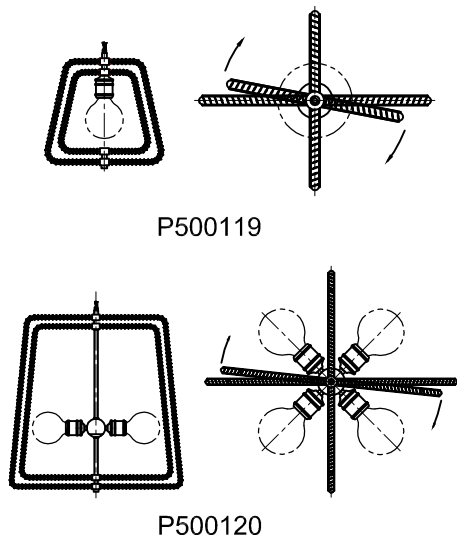

CAUTION - All glass is fragile, use care when handling Glass component(s) and or Lamp(s).

CANOPY MOUNTING & WIRE CONNECTION ASSEMBLY STEPS:

Attach (N), (P) to achieve overall desired length.
 Una (N), (P) para lograr la longitud deseada.
 Joignez (N), (P) pour obtenir la longueur voulue.

1. D,E → A
2. V → D
3. B,A → C
4. F → P,N,M
5. P → N
6. M → N
7. L → M,K →
8. F → L,K,H
9. F → G →
10. H,J → D

FIXTURE ASSEMBLY STEPS:

1. N → R
2. T → S

B, C, G & T
 (NOT FURNISHED)
 (NO INCLUIDA)
 (NON FOURNIE)