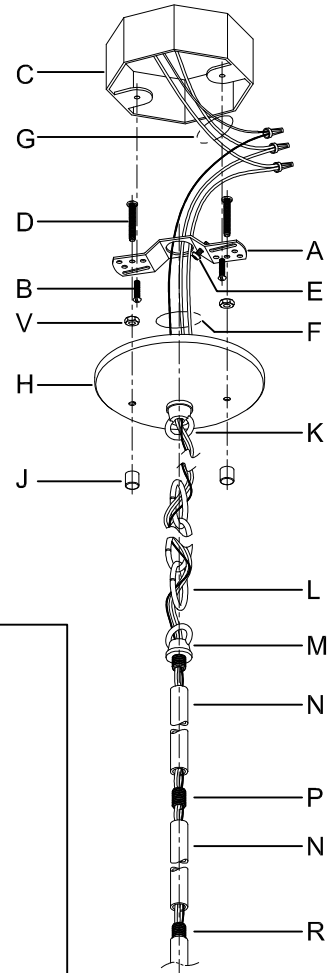

CAUTION: Read instructions carefully and turn electricity off at main circuit breaker panel before beginning installation.

500119, 500120

WARNING - If any Special Control Devices are used with this Fixture, Follow the Instructions Carefully to assure full compliance with N.E.C. requirements. If there are any questions, contact a Qualified Electrical Contractor.

CAUTION - All glass is fragile, use care when handling Glass component(s) and or Lamp(s).

CANOPY MOUNTING & WIRE CONNECTION ASSEMBLY STEPS:

Attach (N), (P) to achieve overall desired length.
 Una (N), (P) para lograr la longitud deseada.
 Joignez (N), (P) pour obtenir la longueur voulue.

1. D,E → A
2. V → D
3. B,A → C
4. F → P,N,M
5. P → N
6. M → N
7. L → M,K →
8. F → L,K,H
9. F → G →
10. H,J → D

FIXTURE ASSEMBLY STEPS:

1. N → R
2. T → S

B, C, G & T
 (NOT FURNISHED)
 (NO INCLUIDA)
 (NON FOURNIE)