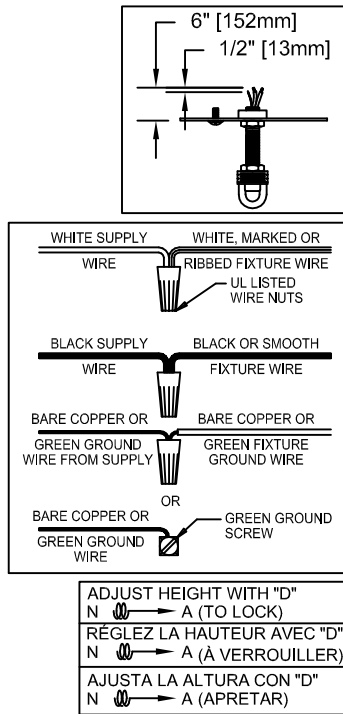

CAUTION: Read instructions carefully and turn electricity off at main circuit breaker panel before beginning installation.

400066, 400067. 400110

WARNING - If any Special Control Devices are used with this Fixture, Follow the Instructions Carefully to assure full compliance with N.E.C. requirements. If there are any questions, contact a Qualified Electrical Contractor.

CANOPY MOUNTING & WIRE CONNECTION ASSEMBLY STEPS:

1. D,E → A
2. B,A → C
3. N,P,H → D
4. P → H (TO LOCK) (À VERROUILLER) (APRETAR)
5. F → M
6. M → Q
7. L → M
8. J,K → L
9. L → H
10. F → L,K,J,H,D
11. F → G
12. J,K → H

B, C, G & R
(NOT FURNISHED)
(NON FOURNIE)
(NO INCLUIDA)

FIXTURE ASSEMBLY STEPS:

1. S → T
2. R → T

Instructions d'Assemblage et Installation

MISE EN GARDE: Lire les instructions avec soin et couper le courant au disjoncteur central avant de commencer l'installation.