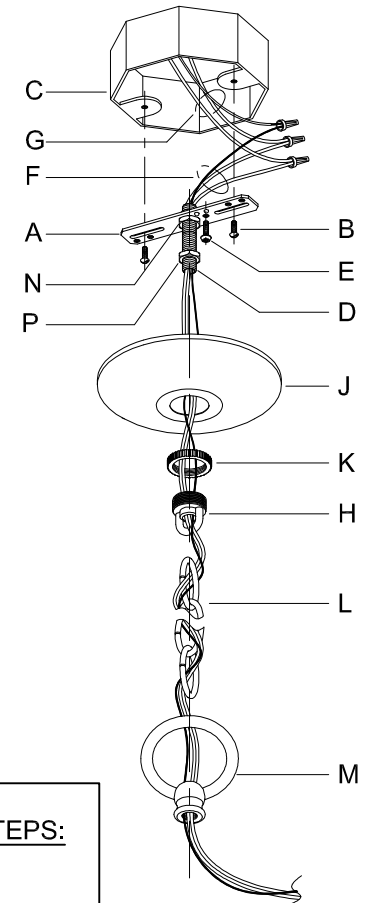

CAUTION: Read instructions carefully and turn electricity off at main circuit breaker panel before beginning installation.

400066, 400067. 400110

WARNING - If any Special Control Devices are used with this Fixture, Follow the Instructions Carefully to assure full compliance with N.E.C. requirements. If there are any questions, contact a Qualified Electrical Contractor.

CANOPY MOUNTING & WIRE CONNECTION ASSEMBLY STEPS:

1. D,E → A
2. B,A → C
3. N,P,H → D
4. P → H (TO LOCK) (À VERROUILLER) (APRETAR)
5. F → M
6. M → Q
7. L → M
8. J,K → L
9. L → H
10. F → L,K,J,H,D
11. F → G
12. J,K → H

B, C, G & R
(NOT FURNISHED)
(NON FOURNIE)
(NO INCLUIDA)

FIXTURE ASSEMBLY STEPS:

1. S → T
2. R → T

Instructions d'Assemblage et Installation

MISE EN GARDE: Lire les instructions avec soin et couper le courant au disjoncteur central avant de commencer l'installation.