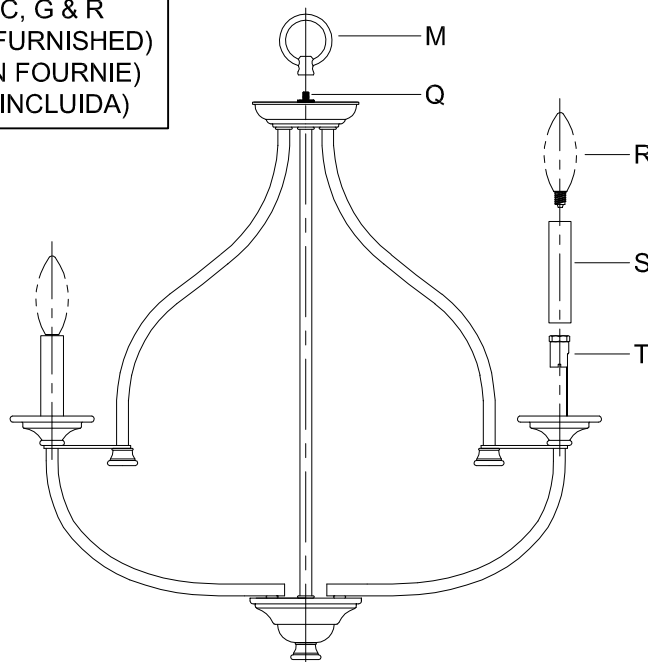

B, C, G & R
(NOT FURNISHED)
(NON FOURNIE)
(NO INCLUIDA)

FIXTURE ASSEMBLY STEPS:

1. S → T
2. R → T