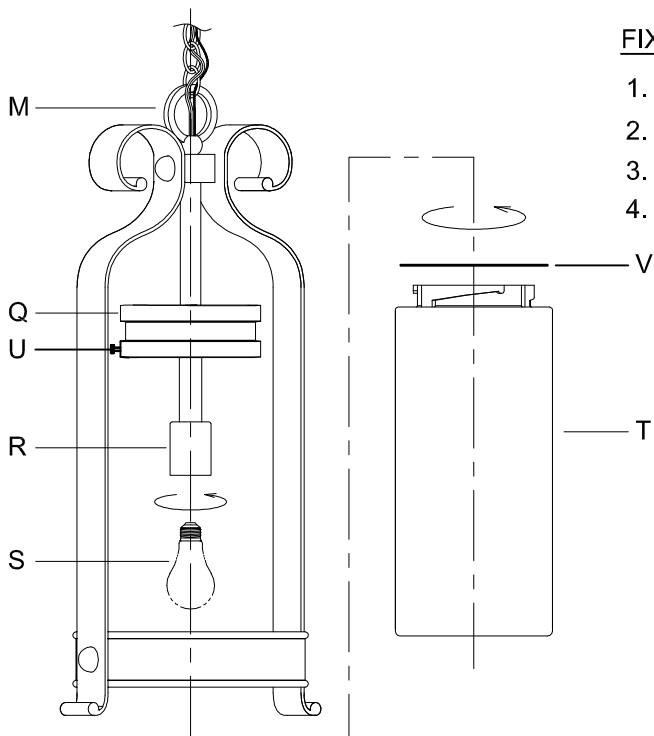

FIXTURE ASSEMBLY STEPS:

1. S → R
2. V → T
3. T,V → Q (TO LOCK) (À VERROUILLER)
4. U → Q (APRETAR)

B, C, G & S
(NOT FURNISHED)
(NON FOURNIE)
(NO INCLUIDA)