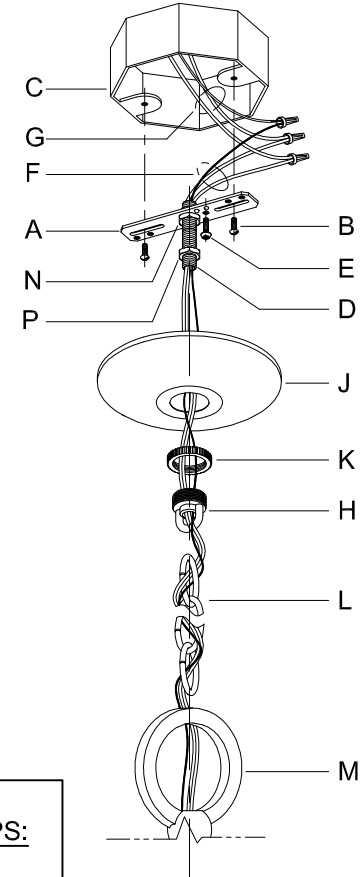

CAUTION: Read instructions carefully and turn electricity off at main circuit breaker panel before beginning installation.

550027

WARNING - If any Special Control Devices are used with this Fixture, Follow the Instructions Carefully to assure full compliance with N.E.C. requirements. If there are any questions, contact a Qualified Electrical Contractor.

CANOPY MOUNTING & WIRE CONNECTION ASSEMBLY STEPS:

1. D,E → A
2. B,A → C
3. N,P,H → D (TO LOCK) (À VERROUILLER)
4. P → H (APRETAR)
5. L → M
6. J,K → L
7. L → H
8. F → L,K,J,H,D
9. F → G
10. J,K → H

FIXTURE ASSEMBLY STEPS: