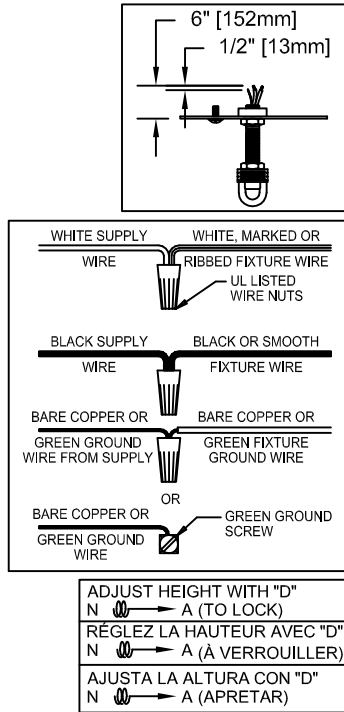

CAUTION: Read instructions carefully and turn electricity off at main circuit breaker panel before beginning installation.

550027

WARNING - If any Special Control Devices are used with this Fixture, Follow the Instructions Carefully to assure full compliance with N.E.C. requirements. If there are any questions, contact a Qualified Electrical Contractor.

CANOPY MOUNTING & WIRE CONNECTION ASSEMBLY STEPS:

1. D,E → A
2. B,A → C
3. N,P,H → D (TO LOCK) (À VERROUILLER)
4. P → H (APRETAR)
5. L → M
6. J,K → L
7. L → H
8. F → L,K,J,H,D
9. F → G
10. J,K → H

FIXTURE ASSEMBLY STEPS: