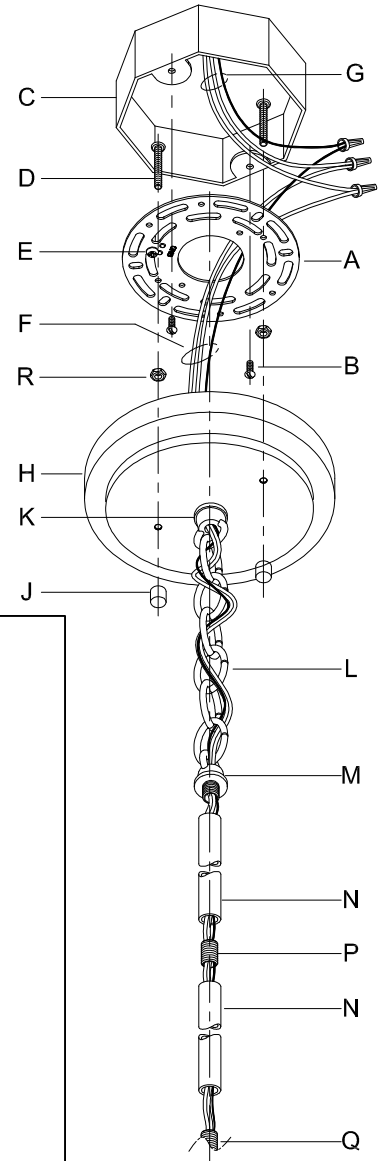

CAUTION: Read instructions carefully and turn electricity off at main circuit breaker panel before beginning installation.

500115

WARNING - If any Special Control Devices are used with this Fixture, Follow the Instructions Carefully to assure full compliance with N.E.C. requirements. If there are any questions, contact a Qualified Electrical Contractor.

CAUTION - All glass is fragile, use care when handling Glass component(s) and or Lamp(s).

CANOPY MOUNTING & WIRE CONNECTION ASSEMBLY STEPS:

Attach (N), (P) to achieve overall desired length.
 Joignez (N), (P) pour obtenir la longueur voulue.
 Una (N), (P) para lograr la longitud deseada.

1. D,E → A
2. B,A → C
3. F → P,N,M
4. N → Q
5. M → N
6. L → M,K
7. F → L,K,H
8. F → G
9. H,J → D

FIXTURE ASSEMBLY STEPS:

1. S → R

**B, C, G & S
 (NOT FURNISHED)
 (NO INCLUIDA)
 (NON FOURNIE)**

Instructions d'Assemblage et Installation