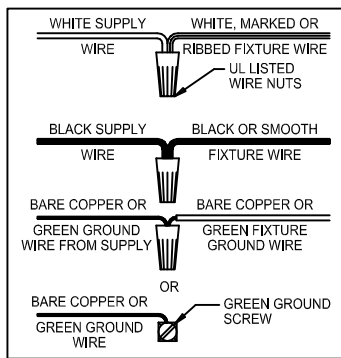

CAUTION: Read instructions carefully and turn electricity off at main circuit breaker panel before beginning installation.

500115

WARNING - If any Special Control Devices are used with this Fixture, Follow the Instructions Carefully to assure full compliance with N.E.C. requirements. If there are any questions, contact a Qualified Electrical Contractor.

CAUTION - All glass is fragile, use care when handling Glass component(s) and or Lamp(s).

CANOPY MOUNTING & WIRE CONNECTION ASSEMBLY STEPS:

Attach (N), (P) to achieve overall desired length.
 Joignez (N), (P) pour obtenir la longueur voulue.
 Una (N), (P) para lograr la longitud deseada.