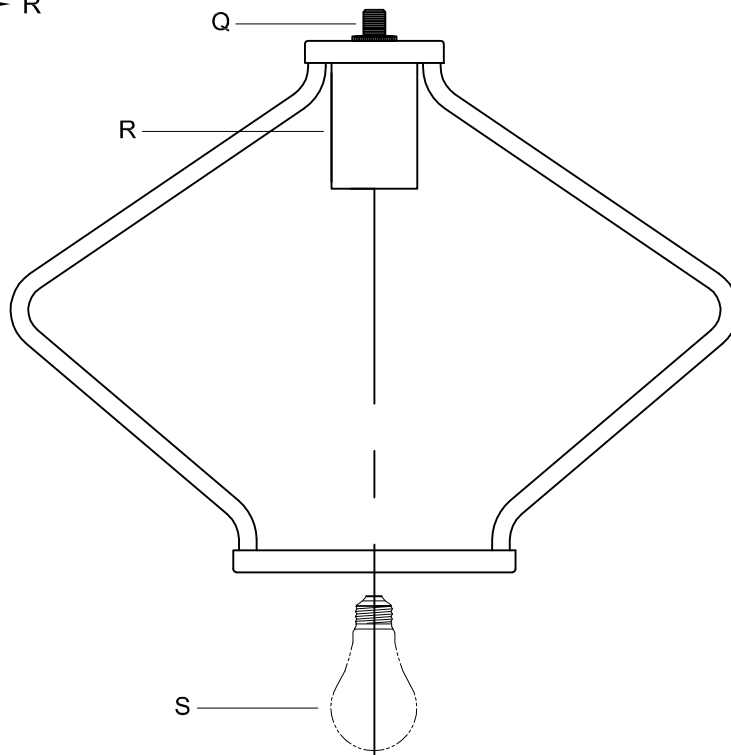

CAUTION - All glass is fragile, use care when handling Glass component(s) and or Lamp(s).

CANOPY MOUNTING & WIRE CONNECTION ASSEMBLY STEPS:

Attach (N), (P) to achieve overall desired length.
 Joignez (N), (P) pour obtenir la longueur voulue.
 Una (N), (P) para lograr la longitud deseada.

1. D,E → A
2. B,A → C
3. F → P,N,M
4. N → Q
5. M → N
6. L → M,K
7. F → L,K,H
8. F → G
9. H,J → D

FIXTURE ASSEMBLY STEPS:

1. S → R

**B, C, G & S
 (NOT FURNISHED)
 (NO INCLUIDA)
 (NON FOURNIE)**

Instructions d'Assemblage et Installation