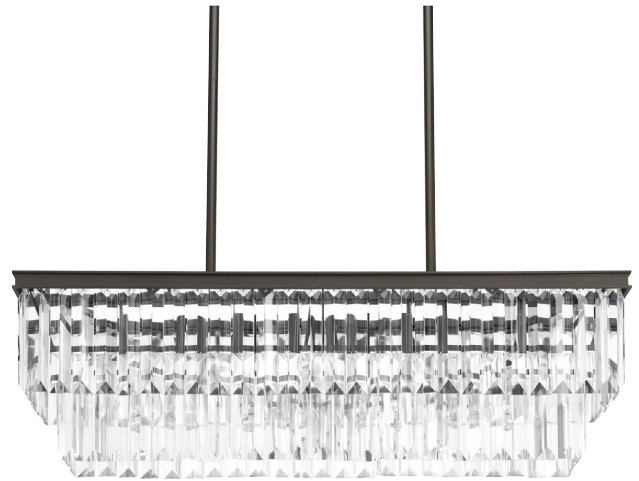

DATE: _____ TYPE: _____

NAME: _____

PROJECT: _____

Incandescent

P400101-020

Glimmer

Glimmer fits the definition of livable luxury with elements that sparkle to create an instant statement within the home. Prismatic glass four-light square linear chandelier is supported by an architecturally- styled frame in Silver Ridge finish. The cascade of faceted linear glass deliver a sleek silhouette to any room.

- Elements that sparkle create an instant statement within the home
- Glimmer is the definition of livable luxury
- Antique Bronze finish
- This contemporary interpretation features clear glass ornaments and is ideal for a variety of interior settings
- Island fixture uses four 60 watt max. medium base lamps (sold separately)
- Create an instant statement within the home for luxe, transitional and traditional interiors
- Progress Lighting Design Series, a collection offering fashionable styles and affordable luxury
- Ideal for welcoming guests and visitors in a foyer or entryway, as well as in dining room or traditional living room settings.

Category: Chandeliers

Finish: Antique Bronze (painted)

Construction: Steel Construction

Width: 33-7/8"
Height: 11"
Depth: 11-1/2"
Overall Ht. W/Stem: 76"

MOUNTING	ELECTRICAL	LAMPING	ADDITIONAL INFORMATION
Hanging mounted Mounting strap for outlet box included Six links of 9 gauge chain supplied Two 6", eight 12" lengths of stem included Canopy covers a standard 4" octagonal recessed outlet box 16.625" W., 0.625" ht., 4.625" depth	15 feet of wire supplied 120 V	Quantity: Four 60w max. Medium Base E26 base	cETLus Dry location listed 1 year limited warranty