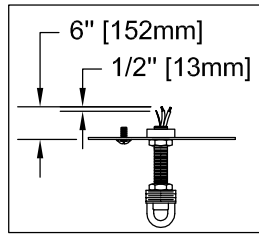

CANOPY MOUNTING & WIRE CONNECTION ASSEMBLY STEPS:

1. D,E → A
2. B,A → C
3. N,P,H → D (TO LOCK) (À VERROUILLER) (APRETAR)
4. P → H
5. F → M
6. L → M
7. J,K → L
8. L → H
9. F → L,K,J,H,D
10. F → G
11. J,K → H
12. → Q
13. S → Q
14. V,R → Q
15. U,R → Q
16. Q → M