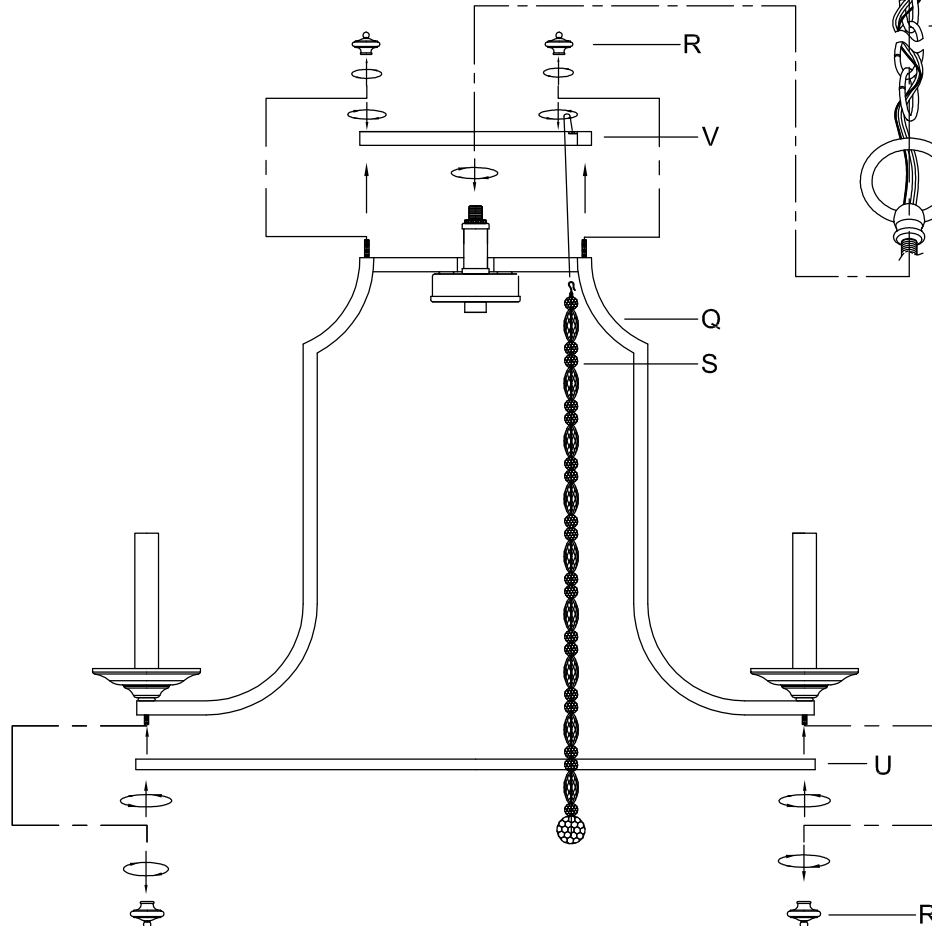

CAUTION: Read instructions carefully and turn electricity off at main circuit breaker panel before beginning installation.

400078

*****

WARNING - If any Special Control Devices are used with this Fixture, Follow the Instructions Carefully to assure full compliance with N.E.C. requirements. If there are any questions, contact a Qualified Electrical Contractor.

WARNING - This product contains chemicals known to the State of California to cause cancer, birth defects and /or other reproductive harm. Thoroughly wash hands after installing, handling, cleaning, or otherwise touching this product.
CAUTION - All glass is fragile, use care when handling Glass component(s) and or Lamp(s).

*****

CANOPY MOUNTING & WIRE CONNECTION ASSEMBLY STEPS:

1. D,E → A
2. B,A → C
3. N,P,H → D (TO LOCK) (À VERROUILLER) (APRETAR)
4. P → H
5. F → M
6. L → M
7. J,K → L
8. L → H
9. F → L,K,J,H,D
10. F → G
11. J,K → H
12. → Q
13. S → Q
14. V,R → Q
15. U,R → Q
16. Q → M

ADJUST HEIGHT WITH "D"
N → A (TO LOCK)
RÉGLEZ LA HAUTEUR AVEC "D"
N → A (À VERROUILLER)
AJUSTA LA ALTURA CON "D"
N → A (APRETAR)

**B,C,F & T
(NOT FURNISHED)
(NON FOURNIE)
(NO INCLUIDA)**