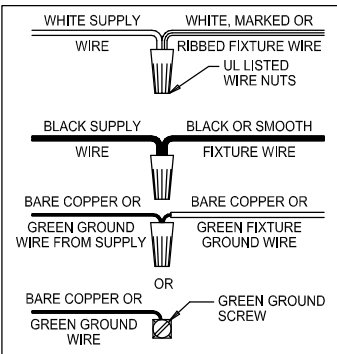

CAUTION: Read instructions carefully and turn electricity off at main circuit breaker panel before beginning installation.

400078

WARNING - If any Special Control Devices are used with this Fixture, Follow the Instructions Carefully to assure full compliance with N.E.C. requirements. If there are any questions, contact a Qualified Electrical Contractor.

CANOPY MOUNTING & WIRE CONNECTION ASSEMBLY STEPS:

1. D,E → A
2. B,A → C
3. N,P,H → D (TO LOCK) (À VERROUILLER) (APRETAR)
4. P → H
5. F → M
6. L → M
7. J,K → L
8. L → H
9. F → L,K,J,H,D
10. F → G
11. J,K → H
12. → Q
13. S → Q
14. V,R → Q
15. U,R → Q
16. Q → M