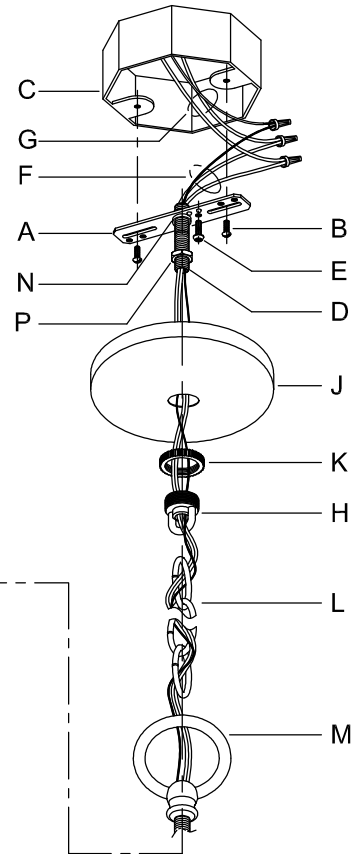

CAUTION: Read instructions carefully and turn electricity off at main circuit breaker panel before beginning installation.

400078

WARNING - If any Special Control Devices are used with this Fixture, Follow the Instructions Carefully to assure full compliance with N.E.C. requirements. If there are any questions, contact a Qualified Electrical Contractor.

CANOPY MOUNTING & WIRE CONNECTION ASSEMBLY STEPS:

1. D,E → A
2. B,A → C
3. N,P,H → D (TO LOCK) (À VERROUILLER) (APRETAR)
4. P → H
5. F → M
6. L → M
7. J,K → L
8. L → H
9. F → L,K,J,H,D
10. F → G
11. J,K → H
12. → Q
13. S → Q
14. V,R → Q
15. U,R → Q
16. Q → M