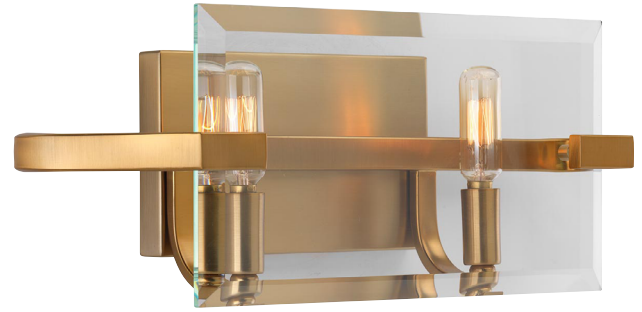

DATE: _____ TYPE: _____

NAME: _____

PROJECT: _____

Incandescent

P300109-109

Cahill

A stylish Brushed Bronze finish frames brilliant clear beveled glass panels in the Cahill collection. Ideal for luxe or mid-century modern interiors, the visual interest provides a reinvention of the popular glass design.

- Visual interest in the Cahill bath fixture provides a reinvention of the popular glass design
- Ideal for luxe or mid-century modern interiors
- Features stylish Brushed Bronze finish frame
- Brilliant clear beveled glass panels are showcased in the Cahill collection
- Uses two 60-watt max. candelabra style bulb (sold separately)
- Perfect showcase for vintage style bulbs including Progress Lighting P7826-01
- Shop the complete Cahill collection for a coordinated look throughout your entire home or mix and match with other complementary styles for a more curated decor
- In addition to bath areas, sconces are suitable for hall & foyers to add ambient lighting
- Adds task lighting on either side of mirror to eliminate shadows on face when getting ready in the morning.

Category: Bath & Vanity

Finish: Brushed Bronze (painted)

Construction: Steel Construction

Glass/Shade: Clear Glass panel

Width: 16-3/4"
Height: 6-3/8"
Depth: 5-1/4"
H/CTR: 3-1/8"

Glass
Width: 12"
Height: 6-3/8"

MOUNTING	ELECTRICAL	LAMPING	ADDITIONAL INFORMATION
<p>Wall mounted</p> <p>Mounting strap for outlet box included</p> <p>Back plate covers a standard 4" octagonal recessed outlet box</p> <p>7.875" W., 4.5" ht., 0.875" depth</p>	<p>6" of wire supplied</p> <p>120 V</p>	<p>Quantity:</p> <p>Two 60w max. Candelabra Base</p> <p>E12 base</p>	<p>cULus Damp location listed</p> <p>1 year limited warranty</p>