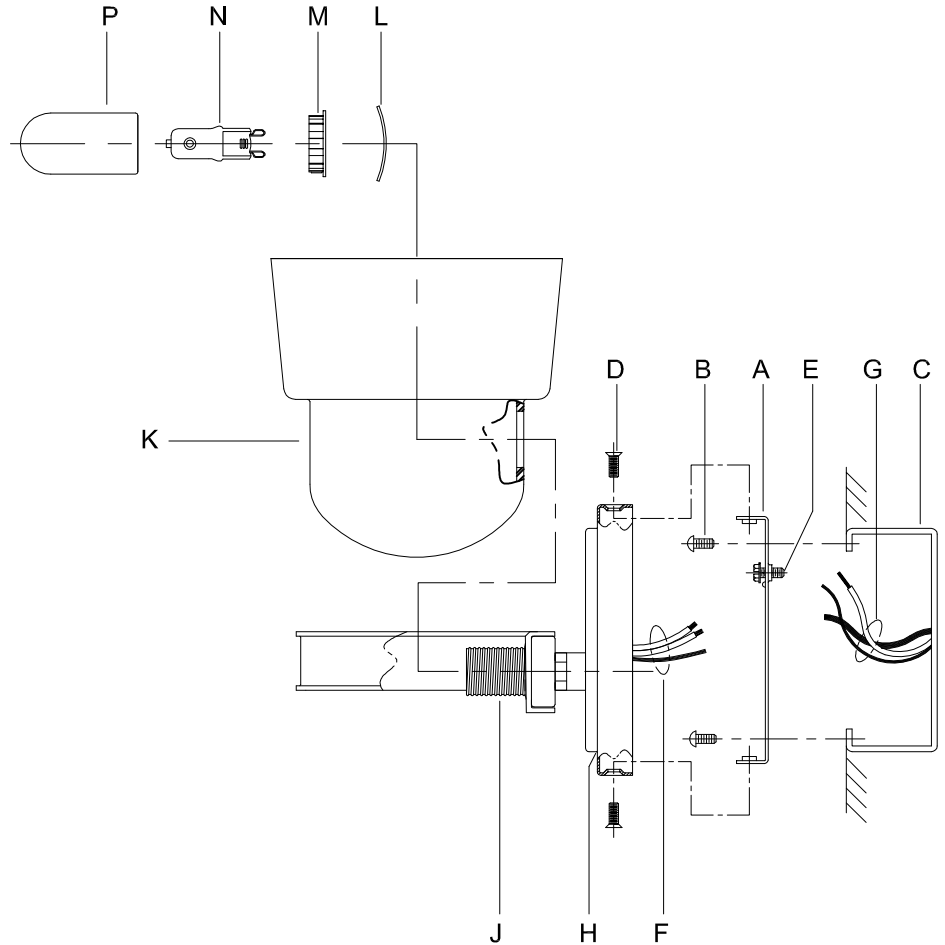

CAUTION: Read instructions carefully and turn electricity off at main circuit breaker panel before beginning installation.

300076, 300077, 300078, 300079

WARNING - If any Special Control Devices are used with this Fixture, Follow the Instructions Carefully to assure full compliance with N.E.C. requirements. If there are any questions, contact a Qualified Electrical Contractor.

CAUTION - All glass is fragile, use care when handling Glass component(s) and or Lamp(s).

ASSEMBLY STEPS:

MODE D'ASSEMBLAGE:

PASOS PARA ENSAMBLAR:

1. E → A
2. B,A → C
3. F → G
4. D,H → A
5. K,L,M → J
6. N → J
7. P → J