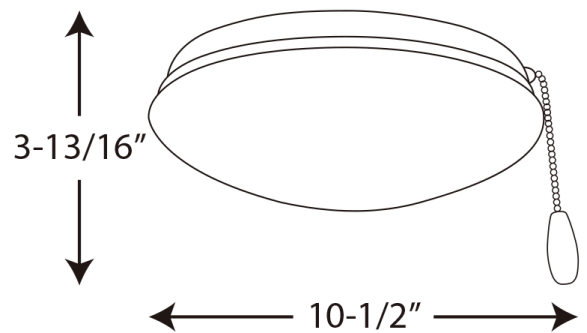

P2602-09WB

Dimensions:

Diameter: 10-1/2 in
Height: 3-13/16 in

Opal glass Diffuser
Width: 10-5/8 in
Height: 3-1/4 in

P2602-09WB

Dimming Notes:

P2602-09WB is designed to be compatible with many ELV/Reverse Phase controls.