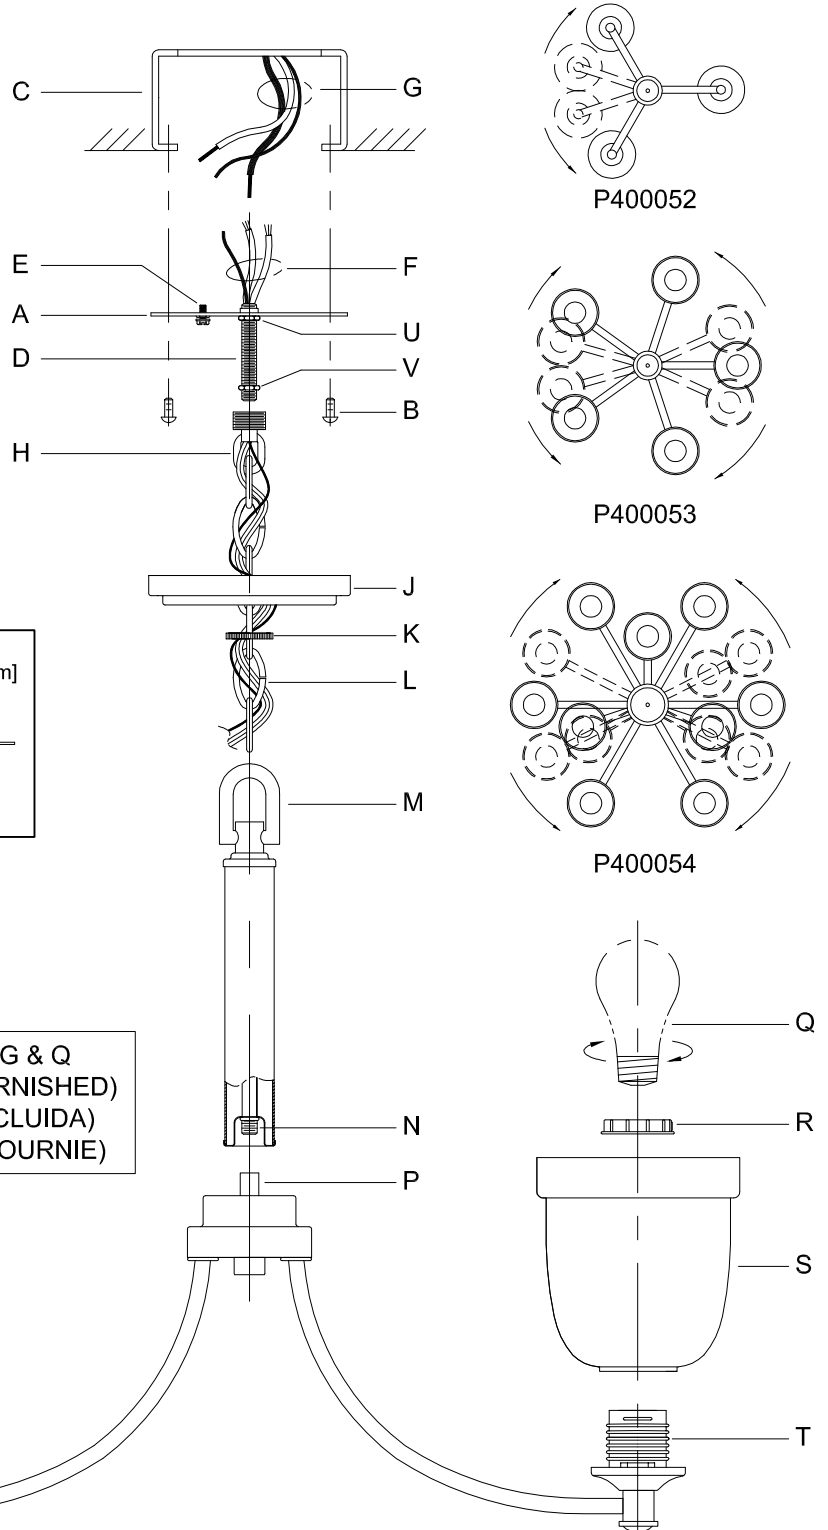

B, C, G & Q
(NOT FURNISHED)
(NO INCLUIDA)
(NON FOURNIE)