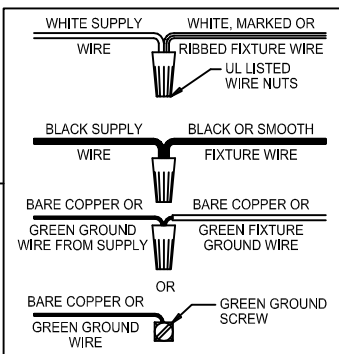

Assembly & Installation Instructions

CAUTION: Read instructions carefully and turn electricity off at main circuit breaker panel before beginning installation.

400052, 400053, 400054

*****
WARNING - If any Special Control Devices are used with this Fixture, Follow the Instructions Carefully to assure full compliance with N.E.C. requirements. If there are any questions, contact a Qualified Electrical Contractor.

WARNING - This product contains chemicals known to the State of California to cause cancer, birth defects and /or other reproductive harm. Thoroughly wash hands after installing, handling, cleaning, or otherwise touching this product.

CAUTION - All glass is fragile, use care when handling Glass component(s) and or Lamp(s).

*****

ASSEMBLY STEPS:

PASOS PARA ENSAMBLAR:

MODE D'ASSEMBLAGE:

1. D,E → A
2. B,A → C
3. U,V,H → D (TO LOCK) (APRETAR) (À VERROUILLER)
4. V → H
5. F → N,M
6. N → P
7. L → M
8. K,J → L
9. L → H
10. F → L,K,J,H,D
11. F → G
12. J,K → H
13. S,R → T
14. Q → T

ADJUST HEIGHT WITH "D"
U → A (TO LOCK)

AJUSTA LA ALTURA CON "D"
U → A (APRETAR)

RÉGLEZ LA HAUTEUR AVEC "D"
U → A (À VERROUILLER)