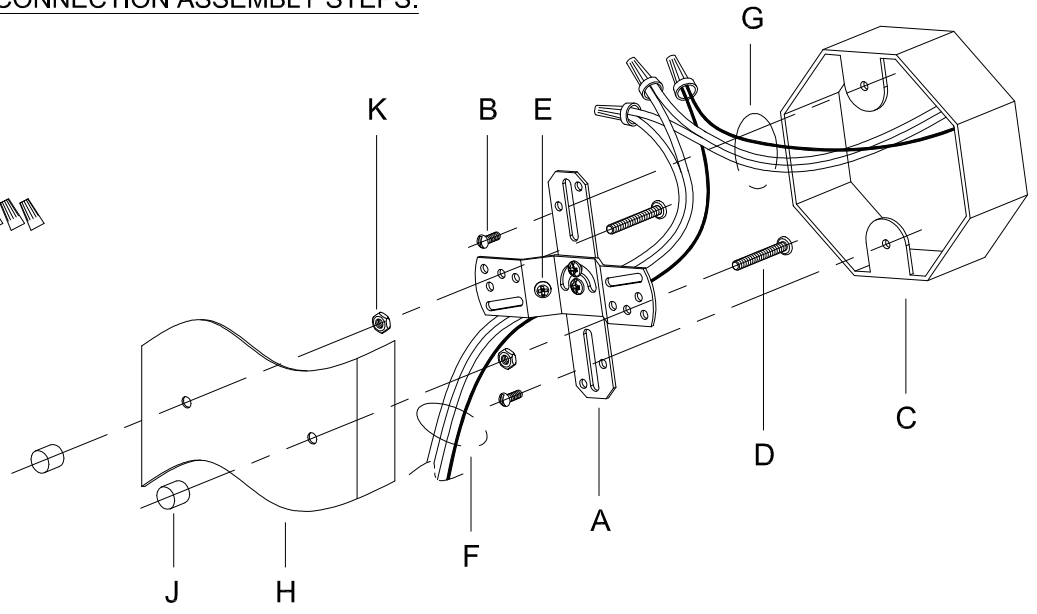

Assembly & Installation Instructions

CAUTION: Read instructions carefully and turn electricity off at main circuit breaker panel before beginning installation.

710005

WARNING - If any Special Control Devices are used with this Fixture, Follow the Instructions Carefully to assure full compliance with N.E.C. requirements. If there are any questions, contact a Qualified Electrical Contractor.

CAUTION - All glass is fragile, use care when handling Glass component(s) and or Lamp(s).

CANOPY MOUNTING & WIRE CONNECTION ASSEMBLY STEPS:

1. D,E → A
2. K → D
3. B,A → C
4. F → G
5. H,J → D

FIXTURE ASSEMBLY STEPS: