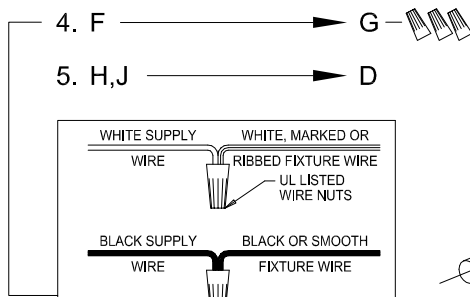

Assembly & Installation Instructions

CAUTION: Read instructions carefully and turn electricity off at main circuit breaker panel before beginning installation.

710005

WARNING - If any Special Control Devices are used with this Fixture, Follow the Instructions Carefully to assure full compliance with N.E.C. requirements. If there are any questions, contact a Qualified Electrical Contractor.

CAUTION - All glass is fragile, use care when handling Glass component(s) and or Lamp(s).

CANOPY MOUNTING & WIRE CONNECTION ASSEMBLY STEPS:

1. D,E → A
2. K → D
3. B,A → C
4. F → G
5. H,J → D

FIXTURE ASSEMBLY STEPS: