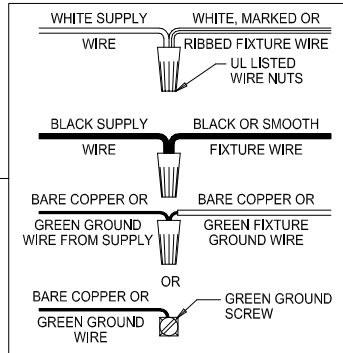

Assembly & Installation Instructions

CAUTION: Read instructions carefully and turn electricity off at main circuit breaker panel before beginning installation.

710005

WARNING - If any Special Control Devices are used with this Fixture, Follow the Instructions Carefully to assure full compliance with N.E.C. requirements. If there are any questions, contact a Qualified Electrical Contractor.

CAUTION - All glass is fragile, use care when handling Glass component(s) and or Lamp(s).

CANOPY MOUNTING & WIRE CONNECTION ASSEMBLY STEPS:

1. D,E → A
2. K → D
3. B,A → C
4. F → G
5. H,J → D

FIXTURE ASSEMBLY STEPS: