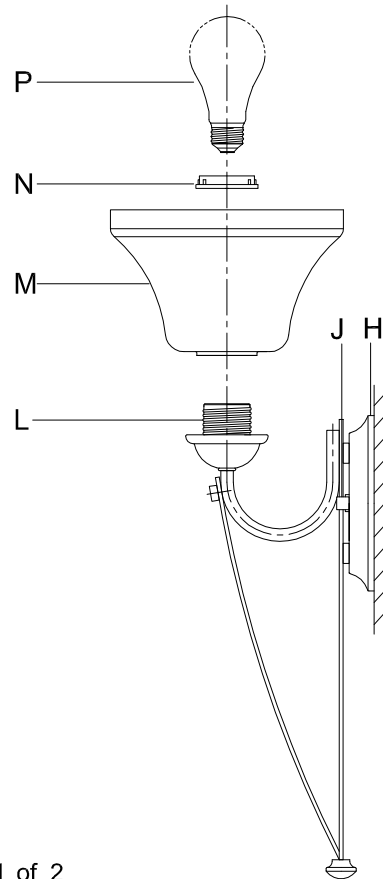

Assembly & Installation Instructions

CAUTION: Read instructions carefully and turn electricity off at main circuit breaker panel before beginning installation.

710005

*****

WARNING - If any Special Control Devices are used with this Fixture, Follow the Instructions Carefully to assure full compliance with N.E.C. requirements. If there are any questions, contact a Qualified Electrical Contractor.

WARNING - This product contains chemicals known to the State of California to cause cancer, birth defects and /or other reproductive harm. Thoroughly wash hands after installing, handling, cleaning, or otherwise touching this product.

CAUTION - All glass is fragile, use care when handling Glass component(s) and or Lamp(s).

*****

CANOPY MOUNTING & WIRE CONNECTION ASSEMBLY STEPS:

1. D,E → A
2. K → D
3. B,A → C
4. F → G
5. H,J → D

*****

FIXTURE ASSEMBLY STEPS:

1. M,N → L
2. P → L

B, C, G & P
(NOT FURNISHED)
(NO INCLUIDA)
(NON FOURNIE)