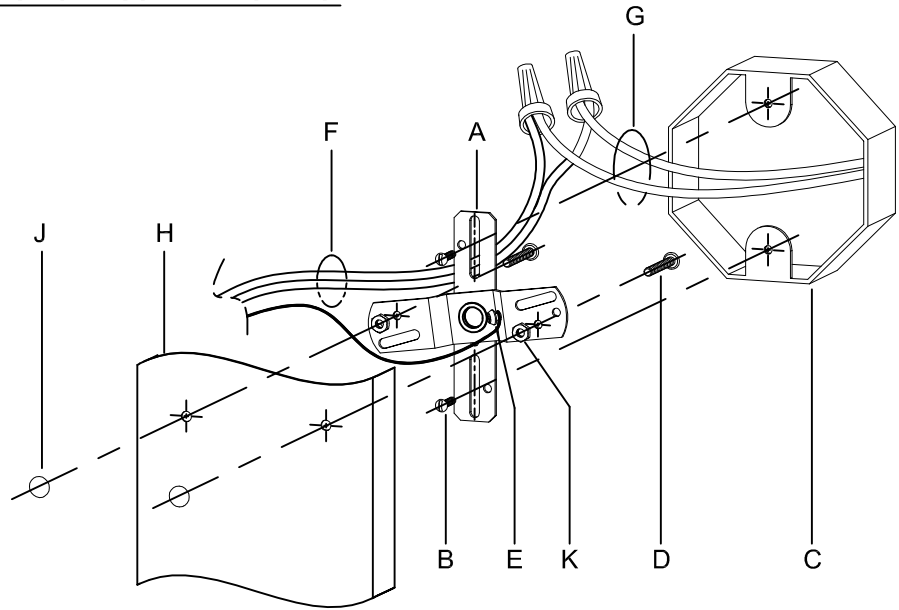

Assembly & Installation Instructions

CAUTION: Read instructions carefully and turn electricity off at main circuit breaker panel before beginning installation.

300024, 300025

WARNING - If any Special Control Devices are used with this Fixture, Follow the Instructions Carefully to assure full compliance with N.E.C. requirements. If there are any questions, contact a Qualified Electrical Contractor.

CAUTION - All glass is fragile, use care when handling Glass component(s) and or Lamp(s).

CANOPY MOUNTING & WIRE CONNECTION ASSEMBLY STEPS:

1. D,E → A
2. K → D
3. B,A → C
4. F → G
5. H,J → D

FIXTURE ASSEMBLY STEPS: