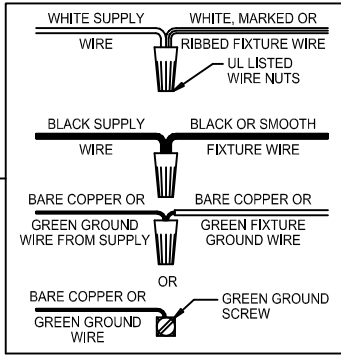

Assembly & Installation Instructions

CAUTION: Read instructions carefully and turn electricity off at main circuit breaker panel before beginning installation.

300024, 300025

WARNING - If any Special Control Devices are used with this Fixture, Follow the Instructions Carefully to assure full compliance with N.E.C. requirements. If there are any questions, contact a Qualified Electrical Contractor.

CAUTION - All glass is fragile, use care when handling Glass component(s) and or Lamp(s).

CANOPY MOUNTING & WIRE CONNECTION ASSEMBLY STEPS:

1. D,E → A
2. K → D
3. B,A → C
4. F → G
5. H,J → D

FIXTURE ASSEMBLY STEPS: