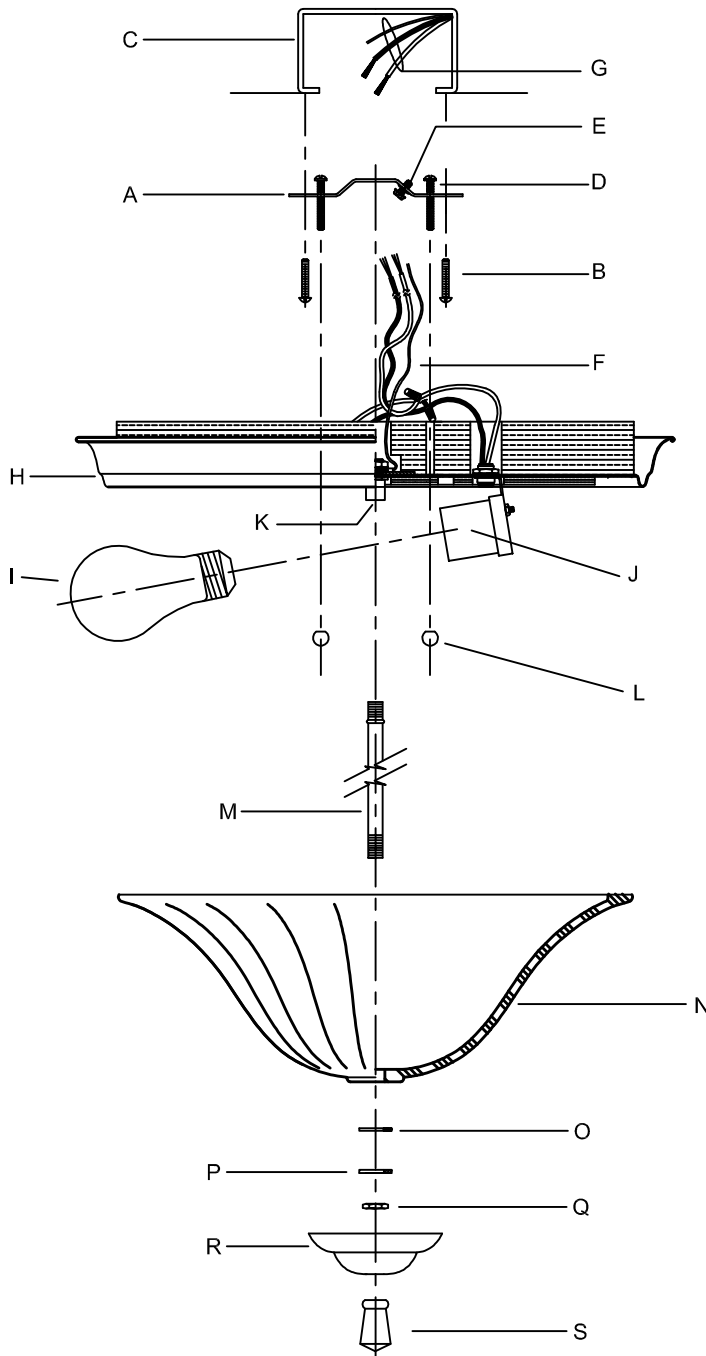

Assembly & Installation Instructions

CAUTION: Read instructions carefully and turn electricity off at main circuit breaker panel before beginning installation.

3598

WARNING - If any Special Control Devices are used with this Fixture, Follow the Instructions Carefully to assure full compliance with N.E.C. requirements. If there are any questions, contact a Qualified Electrical Contractor.

CAUTION - All glass is fragile, use care when handling Glass Shade and lamps.

WARNING - This product contains chemicals known to the State of California to cause cancer, birth defects and /or other reproductive harm. Thoroughly wash hands after installing, handling, cleaning, or otherwise touching this product.