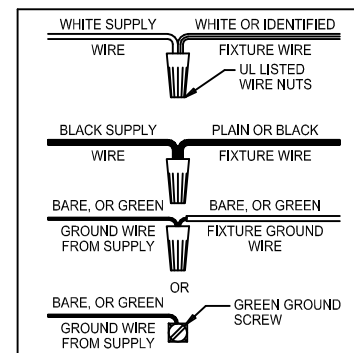

Assembly & Installation Instructions

CAUTION: Read instructions carefully and turn electricity off at main circuit breaker panel before beginning installation.

3598

WARNING - If any Special Control Devices are used with this Fixture, Follow the Instructions Carefully to assure full compliance with N.E.C. requirements. If there are any questions, contact a Qualified Electrical Contractor.

CAUTION - All glass is fragile, use care when handling Glass Shade and lamps.

WARNING - This product contains chemicals known to the State of California to cause cancer, birth defects and /or other reproductive harm. Thoroughly wash hands after installing, handling, cleaning, or otherwise touching this product.

B, C & I
(NOT FURNISHED)
(NO INCLUIDA)
(NON FOURNIE)

ASSEMBLY STEPS:

PASOS PARA ENSAMBLAR:

MODE D'ASSEMBLAGE:

1. E → A
2. D → A
3. A,B → C
4. F → G
5. H,L → D
6. I → J
7. M → K
8. N,O,P,Q → M
9. R,S → M

Instrucciones de ensamblaje e instalación