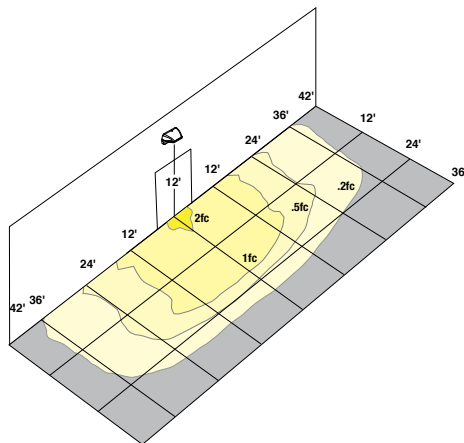

PCOWC SERIES

LED Wall Packs

Photometric Data:

- Drive Current: 700 mA
- System Watts: 18 Watts (7 LEDs), 29 Watts (12 LEDs) or 45 Watts (18 LEDs)
- Number of LEDs: 7, 12 or 18
- Number of Drivers: 1
- 4000K, 70 CRI (7 LEDs)
- 4200K, 70 CRI (12 & 18 LEDs)

Model	Input Voltage (Volts)	System Power (Watts)	Current (Amps)
20 LED	120	16.6	0.14
	277	16.6	0.09
30 LED	120	28.9	0.24
	277	27.7	0.10
45 LED	120	41.0	0.35
	277	41.5	0.15

Ambient Temperature		Lumen Multiplier	
		7 LED's	12 & 18 LED's
0°C	32°F	1.02	1.02
10°C	50°F	1.01	1.01
20°C	68°F	1.00	1.00
25°C	77°F	1.00	1.00
30°C	86°F	1.00	1.00
40°C	104°F	0.99	1.00
50°C	122°F	0.98	0.99

Model	Distribution Type	Lumens	LPW
20 LED	3	1421	82
30 LED	3	2246	79
45 LED	3	3069	69

Operating Hours (All Models)						
Ambient Temperature	0	25,000	50,000	TM-21-11 60,000	100,000	Calculated L70 (Hours)
25°C/77°F	1.00	0.98	0.97	0.96	0.95	>791,000
40°C/104°F	0.99	0.98	0.96	0.96	0.94	>635,000

30LED Model