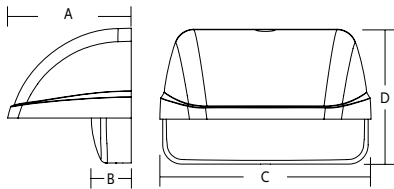

PCOWC SERIES

LED Wall Packs

Specifications:

Features:

- Die-cast aluminum housing and door
- Rugged design protects internal components and provides sufficient thermal management for long life
- 60,000 hours minimum LED life at L96 rating
- Powder paint finish provides lasting appearance in outdoor environments
- Quick mount adapter provides quick installation, designed for recessed box 4" square junction box
- 120 – 277V universal voltage 50/60Hz with a 0-10V dimming driver
- 4000K nominal, 70 CRI
- 20 LED: 1421 Lumens
- 30 LED: 2246 Lumens
- 45 LED: 3096 Lumens

Compliances:

UL 1598 listed for use in wet locations, 40°C ambient environments

Dimensions:

20 LED Model

- A:** 4.81" (122 mm)
- B:** 1.55" (39 mm)
- C:** 8.22" (209 mm)
- D:** 5.25" (133 mm)

Images:

20LED Model

30LED Model

45LED Model

Warranty:

5 year warranty (Terms and Conditions Apply)

30 & 45 LED Model

- A:** 6.25" (158.7 mm)
- B:** 1.6" (40.2 mm)
- C:** 10.25" (260.4 mm)
- D:** 5.6" (142.2 mm)

Catalog number: