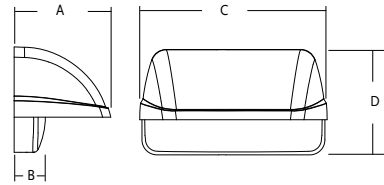

Compliances:

UL 1598 listed for use in wet locations, 40°C ambient environments

Dimensions:

20 LED Model

- A:** 4.81" (122 mm)
- B:** 1.55" (39 mm)
- C:** 8.22" (209 mm)
- D:** 5.25" (133 mm)

Images:

20LED Model

30LED Model

45LED Model

Warranty:

5 year warranty (Terms and Conditions Apply)

30 & 45 LED Model

- A:** 6.25" (158.7 mm)
- B:** 1.6" (40.2 mm)
- C:** 10.25" (260.4 mm)
- D:** 5.6" (142.2 mm)

Catalog number: