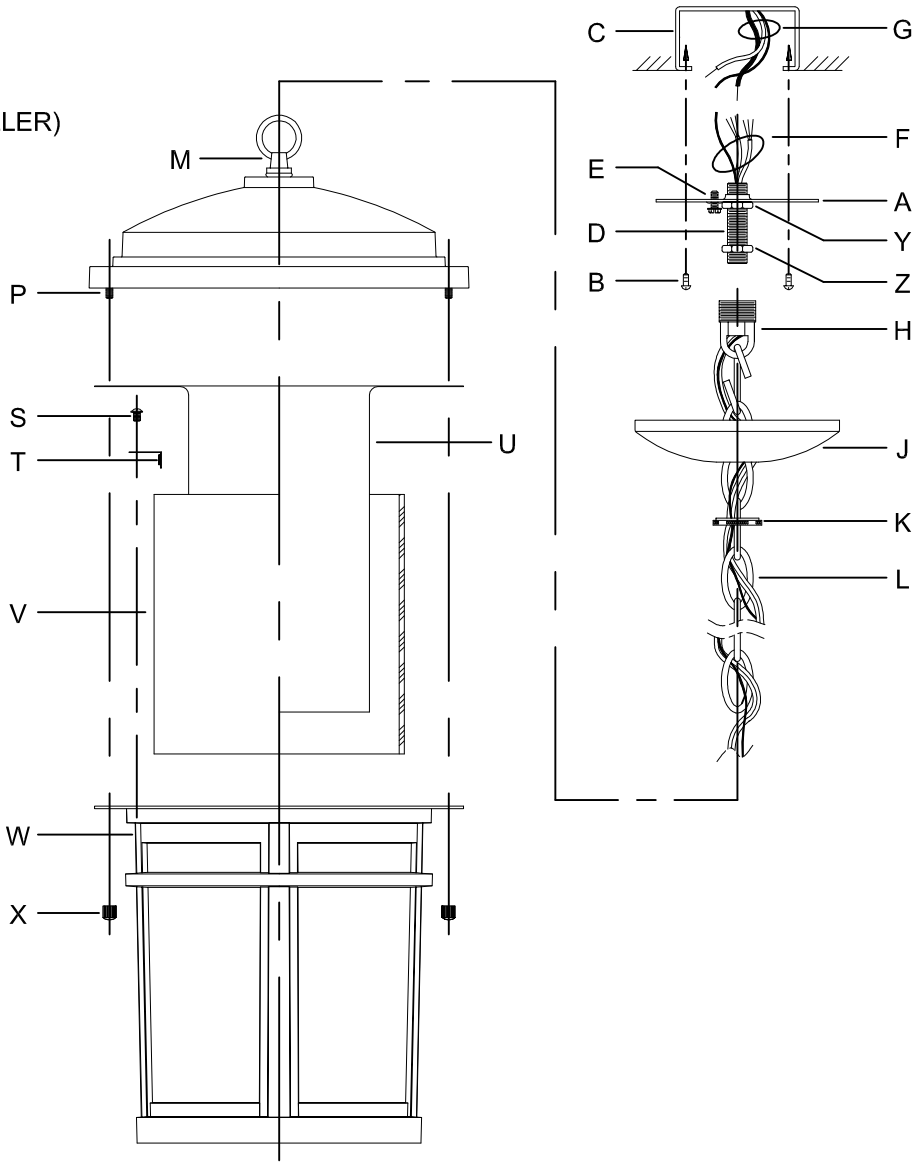

Assembly & Installation Instructions

CAUTION: Read instructions carefully and turn electricity off at main circuit breaker panel before beginning installation.

6524-XX30K9

WARNING - If any Special Control Devices are used with this Fixture, Follow the Instructions Carefully to assure full compliance with N.E.C. requirements. If there are any questions, contact a Qualified Electrical Contractor.
WARNING - This product contains chemicals known to the State of California to cause cancer, birth defects and /or other reproductive harm. Thoroughly wash hands after installing, handling, cleaning, or otherwise touching this product.
CAUTION - All glass is fragile, use care when handling Glass component(s) and or Lamp(s).

ASSEMBLY STEPS:
PASOS PARA ENSAMBLAR:
MODE D'ASSEMBLAGE:

1. D,E → A
2. B,A → C
3. Y,Z,H → D (TO LOCK) (APRETAR) (À VERROUILLER)
4. Z → H
5. L → M
6. K,J → L
7. L → H
8. F → L,K,J,H,D
9. F → G
10. J,K → H
11. V → W
12. S,T → W
13. U → W
14. W,X → P

ADJUST HEIGHT WITH "D"
 Y → A (TO LOCK)
 AJUSTA LA ALTURA CON "D"
 Y → A (APRETAR)
 RÉGLEZ LA HAUTEUR AVEC "D"
 Y → A (À VERROUILLER)

**B, C, & G
 (NOT FURNISHED)
 (NO INCLUIDA)
 (NON FOURNIE)**

Instrucciones de ensamblaje e instalación