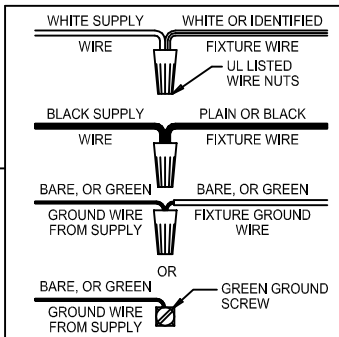

Assembly & Installation Instructions

CAUTION: Read instructions carefully and turn electricity off at main circuit breaker panel before beginning installation.

6524-XX30K9

*****
WARNING - If any Special Control Devices are used with this Fixture, Follow the Instructions Carefully to assure full compliance with N.E.C. requirements. If there are any questions, contact a Qualified Electrical Contractor.
WARNING - This product contains chemicals known to the State of California to cause cancer, birth defects and /or other reproductive harm. Thoroughly wash hands after installing, handling, cleaning, or otherwise touching this product.
CAUTION - All glass is fragile, use care when handling Glass component(s) and or Lamp(s).
*****

ASSEMBLY STEPS:
PASOS PARA ENSAMBLAR:
MODE D'ASSEMBLAGE:

1. D,E → A
2. B,A → C
3. Y,Z,H → D (TO LOCK) (APRETAR) (À VERROUILLER)
4. Z → H
5. L → M
6. K,J → L
7. L → H
8. F → L,K,J,H,D
9. F → G
10. J,K → H
11. V → W
12. S,T → W
13. U → W
14. W,X → P

ADJUST HEIGHT WITH "D"
Y → A (TO LOCK)
AJUSTA LA ALTURA CON "D"
Y → A (APRETAR)
RÉGLEZ LA HAUTEUR AVEC "D"
Y → A (À VERROUILLER)

**B, C, & G
(NOT FURNISHED)
(NO INCLUIDA)
(NON FOURNIE)**