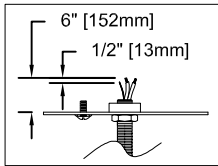

**B, C, & G
(NOT FURNISHED)
(NO INCLUIDA)
(NON FOURNIE)**