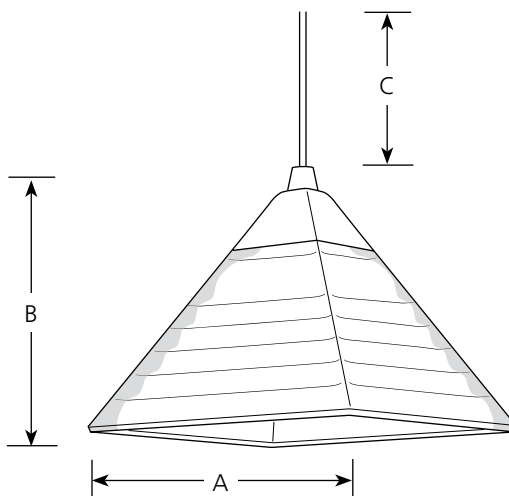

Incandescent
Halogen

Illuma-Flex® Mini Pendant **Track**
Pyramid Clear Colored Glass Low Voltage

	Type							
	-09A	-174A	-09B	-174B	-09R	-174R	-09W	-174W
P6139	<input type="checkbox"/>	<input type="checkbox"/>	<input type="checkbox"/>	<input type="checkbox"/>	<input type="checkbox"/>	<input type="checkbox"/>	<input type="checkbox"/>	<input type="checkbox"/>

Catalog No.	Finish			Lamping	Dimensions (Inches)		
	Brushed Nickel	Urban Bronze	Glass		A	B	C
P6139	-09A	-174A	Amber	12v T4 50w (Incl)	4-7/8	4-1/4	72
P6139	-09B	-174B	Blue	12v T4 50w (Incl)	4-7/8	4-1/4	72
P6139	-09R	-174R	Red	12v T4 50w (Incl)	4-7/8	4-1/4	72
P6139	-09W	-174W	White	12v T4 50w (Incl)	4-7/8	4-1/4	72

P6139

Specifications:

General

- Flex track mini-pendant
- Pyramid shaped clear colored glass
- Plated brushed nickel (-09) or urban bronze (-174) finishes
- One 50w T4 lamp included
- Mounts anywhere along Illuma-Flex track sections, or on monopoints
- Includes adapter that allows unit to be mounted to P8516 transformer for Alpha track system also.