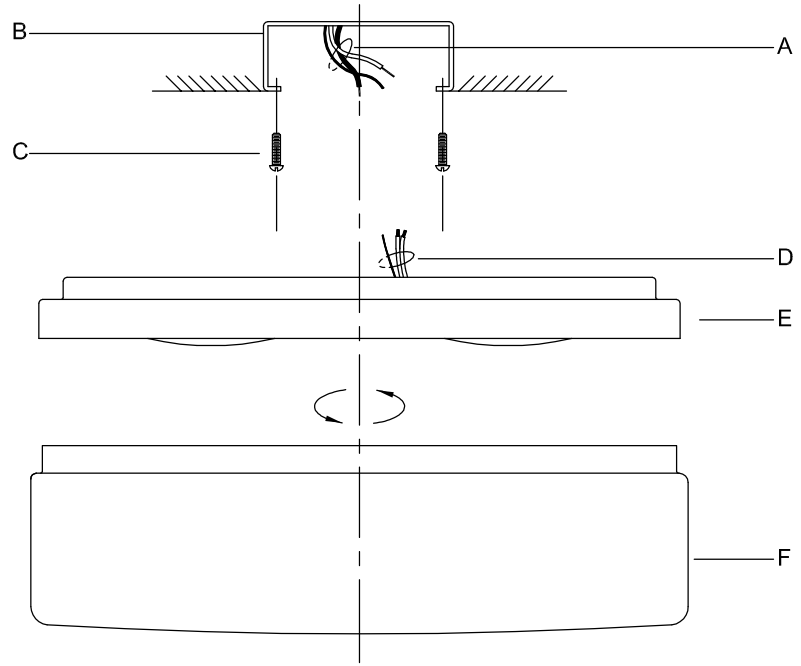

Assembly & Installation Instructions

CAUTION: Read instructions carefully and turn electricity off at main circuit breaker panel before beginning installation.

P3911-XX30K9, P3675-XX30K9

*****

WARNING - If any Special Control Devices are used with this Fixture, Follow the Instructions Carefully to assure full compliance with N.E.C. requirements. If there are any questions, contact a Qualified Electrical Contractor.

WARNING - This product contains chemicals known to the State of California to cause cancer, birth defects and /or other reproductive harm. Thoroughly wash hands after installing, handling, cleaning, or otherwise touching this product.

CAUTION - All glass is fragile, use care when handling Glass component(s) and or Lamp(s).

*****

ASSEMBLY STEPS:

PASOS PARA ENSAMBLAR:

MODE D'ASSEMBLAGE:

1. C → B
2. D → A
3. E → C
4. F → E

B & C
(NOT FURNISHED)
(NO INCLUIDA)
(NON FOURNIE)