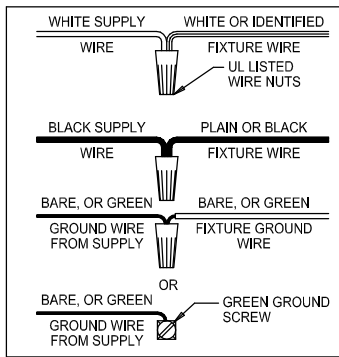

Assembly & Installation Instructions

CAUTION: Read instructions carefully and turn electricity off at main circuit breaker panel before beginning installation.

P3911-XX30K9, P3675-XX30K9

*****

WARNING - If any Special Control Devices are used with this Fixture, Follow the Instructions Carefully to assure full compliance with N.E.C. requirements. If there are any questions, contact a Qualified Electrical Contractor.

WARNING - This product contains chemicals known to the State of California to cause cancer, birth defects and /or other reproductive harm. Thoroughly wash hands after installing, handling, cleaning, or otherwise touching this product.

CAUTION - All glass is fragile, use care when handling Glass component(s) and or Lamp(s).

*****

ASSEMBLY STEPS:

PASOS PARA ENSAMBLAR:

MODE D'ASSEMBLAGE:

1. C → B
2. D → A
3. E → C
4. F → E

B & C
(NOT FURNISHED)
(NO INCLUIDA)
(NON FOURNIE)