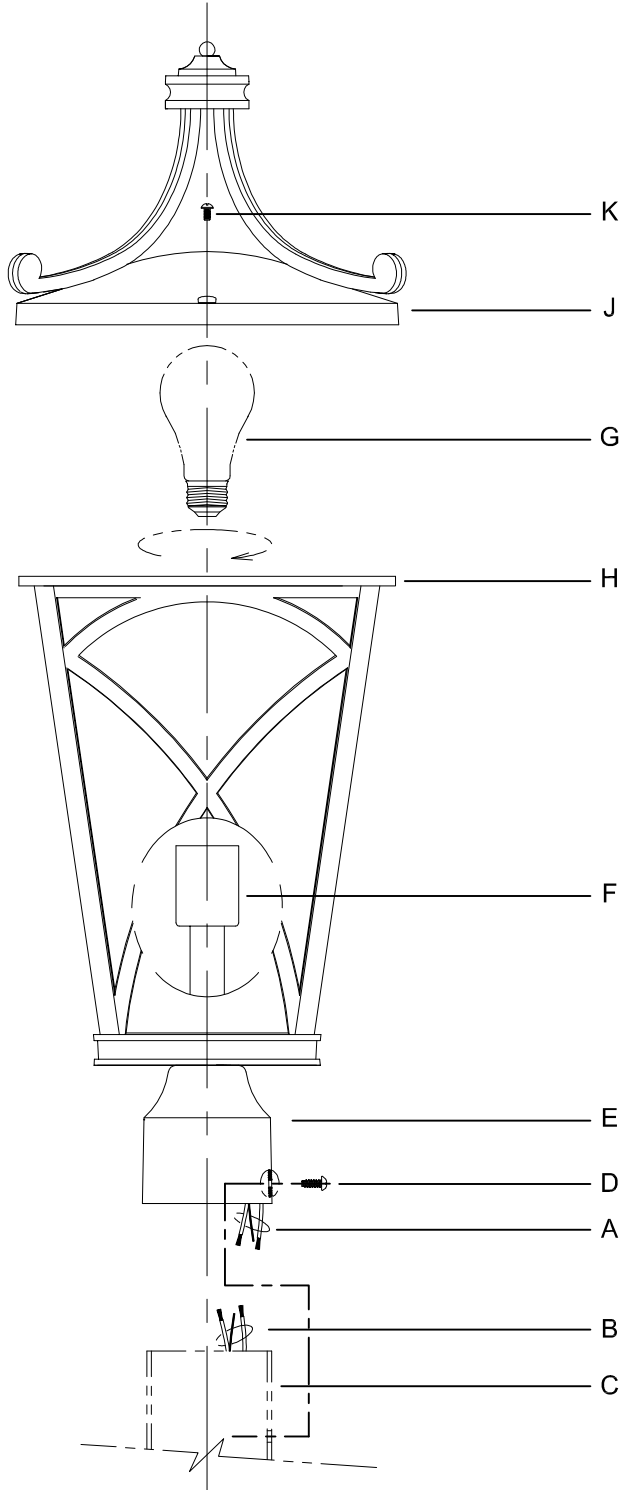

Assembly & Installation Instructions

CAUTION: Read instructions carefully and turn electricity off at main circuit breaker panel before beginning installation.

6435

*****

WARNING - If any Special Control Devices are used with this Fixture, Follow the Instructions Carefully to assure full compliance with N.E.C. requirements. If there are any questions, contact a Qualified Electrical Contractor.

WARNING - This product contains chemicals known to the State of California to cause cancer, birth defects and /or other reproductive harm. Thoroughly wash hands after installing, handling, cleaning, or otherwise touching this product.

CAUTION - All glass is fragile, use care when handling Glass component(s) and or Lamp(s).

*****

ASSEMBLY STEPS:

PASOS PARA ENSAMBLAR:

MODE D'ASSEMBLAGE:

1. E → C
2. Ø (0.144)(3.6mm) →
3. E ← C
4. Ø (0.144)(3.6mm) →
5. A → B →
6. E → C
7. D → E, C
8. G → F
9. K, J → H

B, C & G
(NOT FURNISHED)
(NO INCLUIDA)
(NON FOURNIE)