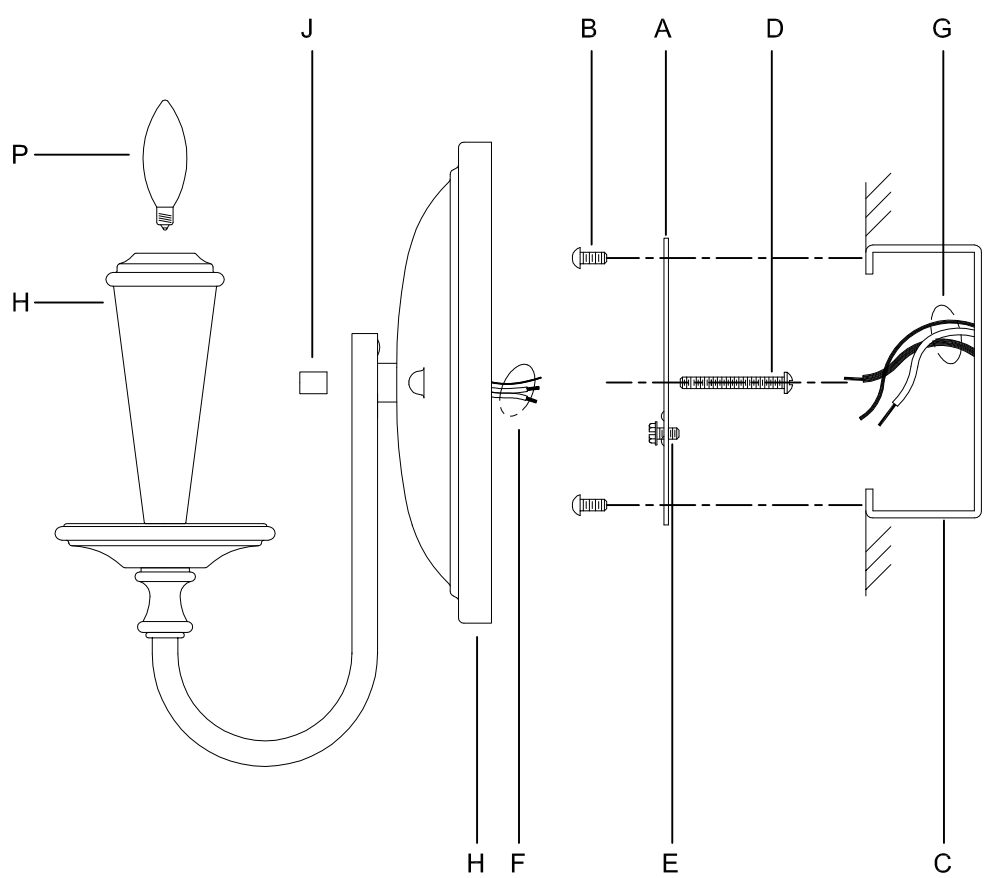

Assembly & Installation Instructions

CAUTION: Read instructions carefully and turn electricity off at main circuit breaker panel before beginning installation.

7155

*****

WARNING - If any Special Control Devices are used with this Fixture, Follow the Instructions Carefully to assure full compliance with N.E.C. requirements. If there are any questions, contact a Qualified Electrical Contractor.

WARNING - This product contains chemicals known to the State of California to cause cancer, birth defects and /or other reproductive harm. Thoroughly wash hands after installing, handling, cleaning, or otherwise touching this product.

CAUTION - All glass is fragile, use care when handling Glass component(s) and or Lamp(s).

*****

ASSEMBLY STEPS:

PASOS PARA ENSAMBLAR:

MODE D'ASSEMBLAGE:

1. D,E —————> A
2. B,A —————> C
3. F —————> G
4. H,J —————> D
5. P —————> H

**B, C, G & P
(NOT FURNISHED)
(NO INCLUIDA)
(NON FOURNIE)**