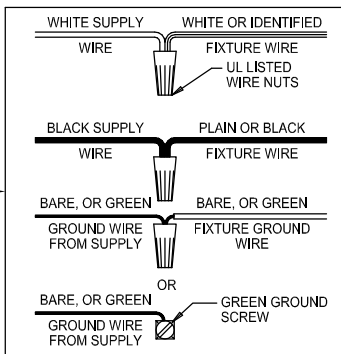

B, C, G & R
(NOT FURNISHED)
(NO INCLUIDA)
(NON FOURNIE)