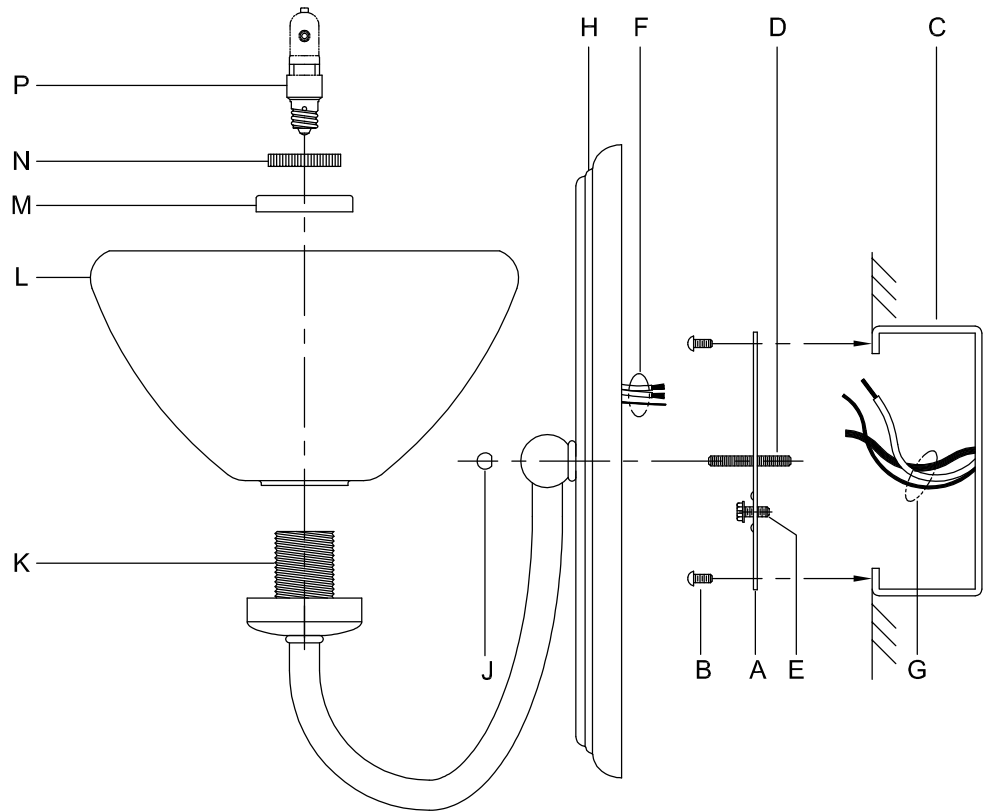

Assembly & Installation Instructions

CAUTION: Read instructions carefully and turn electricity off at main circuit breaker panel before beginning installation.

2070, 2072

WARNING - If any Special Control Devices are used with this Fixture, Follow the Instructions Carefully to assure full compliance with N.E.C. requirements. If there are any questions, contact a Qualified Electrical Contractor.

CAUTION - All glass is fragile, use care when handling Glass component(s) and or Lamp(s).

ASSEMBLY STEPS:

PASOS PARA ENSAMBLAR:

MODE D'ASSEMBLAGE:

1. D,E → A
2. B,A → C
3. F → G 
4. H,J → D
5. L,M,N → K
6. P → K

**B, C, G & P
(NOT FURNISHED)
(NO INCLUIDA)
(NON FOURNIE)**

P2070

P2072

Instrucciones de ensamblaje e instalación

Precaución: Lea cuidadosamente las instrucciones y desconecte la electricidad del cortacircuitos principal antes de iniciar la instalación.