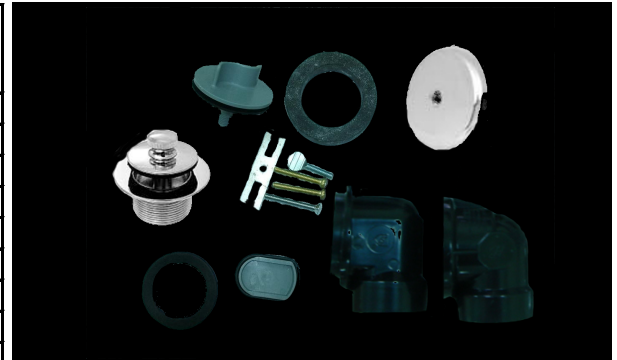

# W&O Half Kit - SCH40

✓ For Submittal	Model Number	Description	Style	Drain Body	Finish
	PFW0320	W&O Half Kit - ABS SCH40	Lift & Turn	Zinc	Chrome plated trim
	PFW0321	W&O Half Kit - ABS SCH40	Toe Tap	Brass	Chrome plated trim
	PFW0322	W&O Half Kit - ABS SCH40	Lift & Turn	Brass	Chrome plated trim
	PFW0350	W&O Half Kit - PVC SCH40	Lift & Turn	Zinc	Chrome plated trim
	PFW0351	W&O Half Kit - PVC SCH40	Toe Tap	Brass	Brushed nickel trim
	PFW0352	W&O Half Kit - PVC SCH40	Toe Tap	Brass	Chrome plated trim
	PFW0353	W&O Half Kit - PVC SCH40	Toe Tap	Brass	Polished brass trim
	PFW0354	W&O Half Kit - PVC SCH40	Lift & Turn	Brass	Brushed nickel trim
	PFW0355	W&O Half Kit - PVC SCH40	Lift & Turn	Brass	Chrome plated trim
	PFW0356	W&O Half Kit - PVC SCH40	Lift & Turn	Brass	Polished brass trim

PFW0320

No.	Model Number	Part name	Material
1	PFW0320	Overflow plate screw	Brass
2		Overflow plate	Zinc
3	PFW0321	Adapter screw	Brass
4		Adapter bar	Aluminum
5	N/A	Overflow gasket	Rubber
6	N/A	Overflow elbow	PVC/ABS
7	PFW0900	Lift & Turn Stopper 3/8	Zinc
8	PFW0902	Push/Pull Stopper 3/8	Zinc
9	PFW0903	Push/Pull Stopper 3/8 & 5/16	Zinc
10	PFW0901	Toe Tap Stopper 3/8	Plastic
11	PFW0904	Strainer body	Brass
12		Strainer body gasket	Rubber
13	N/A	Waste elbow	PVC/ABS
14	PFW0950	Condensate elbow	PVC