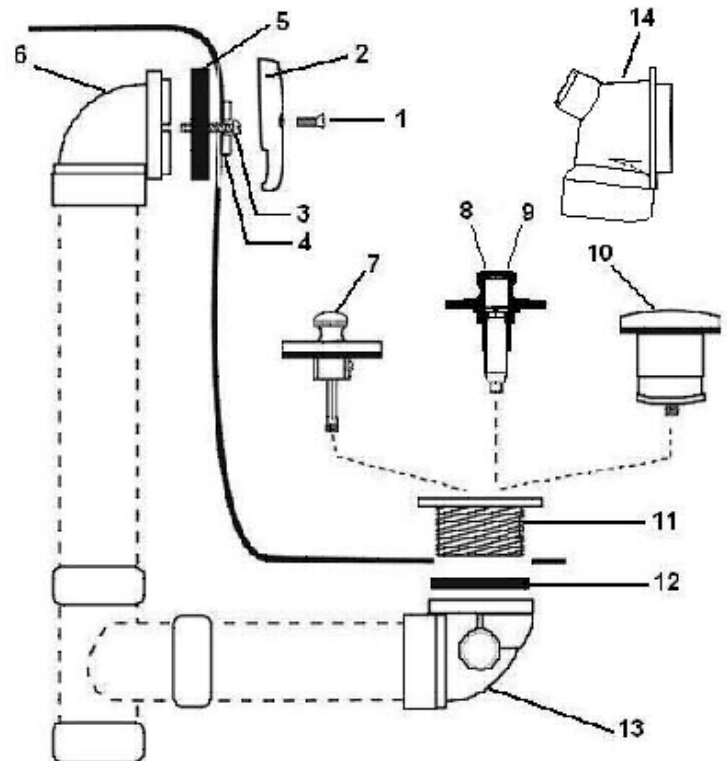

# W&O Half Kit - SCH40

✓ For Submittal	Model Number	Description	Style	Drain Body	Finish
	PFW0320	W&O Half Kit - ABS SCH40	Lift & Turn	Zinc	Chrome plated trim
	PFW0321	W&O Half Kit - ABS SCH40	Toe Tap	Brass	Chrome plated trim
	PFW0322	W&O Half Kit - ABS SCH40	Lift & Turn	Brass	Chrome plated trim
	PFW0350	W&O Half Kit - PVC SCH40	Lift & Turn	Zinc	Chrome plated trim
	PFW0351	W&O Half Kit - PVC SCH40	Toe Tap	Brass	Brushed nickel trim
	PFW0352	W&O Half Kit - PVC SCH40	Toe Tap	Brass	Chrome plated trim
	PFW0353	W&O Half Kit - PVC SCH40	Toe Tap	Brass	Polished brass trim
	PFW0354	W&O Half Kit - PVC SCH40	Lift & Turn	Brass	Brushed nickel trim
	PFW0355	W&O Half Kit - PVC SCH40	Lift & Turn	Brass	Chrome plated trim
	PFW0356	W&O Half Kit - PVC SCH40	Lift & Turn	Brass	Polished brass trim

PFW0320

No.	Model Number	Part name	Material
1	PFW0320	Overflow plate screw	Brass
2		Overflow plate	Zinc
3	PFW0321	Adapter screw	Brass
4		Adapter bar	Aluminum
5	N/A	Overflow gasket	Rubber
6	N/A	Overflow elbow	PVC/ABS
7	PFW0900	Lift & Turn Stopper 3/8	Zinc
8	PFW0902	Push/Pull Stopper 3/8	Zinc
9	PFW0903	Push/Pull Stopper 3/8 & 5/16	Zinc
10	PFW0901	Toe Tap Stopper 3/8	Plastic
11	PFW0904	Strainer body	Brass
12		Strainer body gasket	Rubber
13	N/A	Waste elbow	PVC/ABS
14	PFW0950	Condensate elbow	PVC