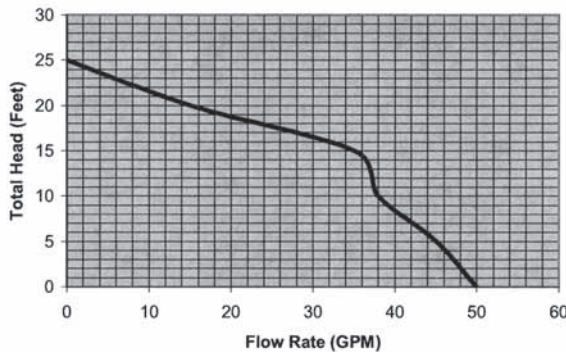

Product Specifications

Performance Curve

Performance Chart

Discharge Height	0'	5'	10'	15'	20'	25'
Gallons per Minute	50	45	38	35	15	0
Gallons per Hour	3000	2700	2280	2100	900	0

Warranty and Codes

This product comes complete with installation, operating, care and maintenance instructions. This PROFLO pump carries a 3-year limited warranty. In an effort to continually improve our products, we will make design changes from time to time. We reserve the right to ship newly designed products to fill any order unless we agree in writing to do otherwise.

CALIFORNIA PROP 65 WARNING: This product may contain chemicals known to the State of California to cause cancer, birth defects or other reproductive harm.
Wash Hands After Handling.