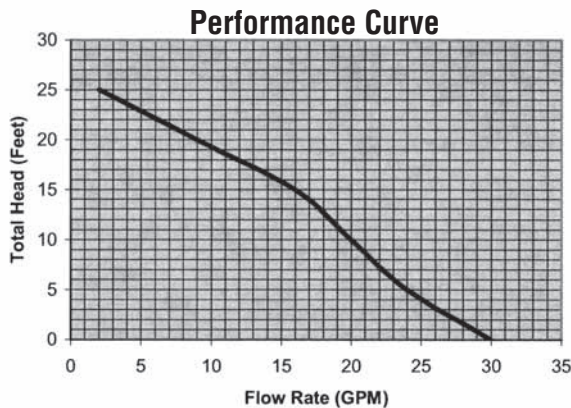

## Product Features

- 1/4 HP thermoplastic automatic sump pump with vertical float
- Submersible sump pump for typical residential applications
- Comes with 10' power cord with piggyback plug (on switch cord)
- 3.8 amps, 370 watts
- Maximum head of 25 feet
- Maximum flow rate of 30 GPM
- 3450 RPM
- Permanent split capacitor motor
- SJE Rhombus vertical float switch
- Liquid temperature range 32°-120°F
- Discharge size 1-1/4" MNPT & 1-1/4" FNPT
- Handles 1/8" solids

## Product Specifications

**Performance Chart**

Discharge Height	0'	5'	10'	15'	20'	25'
Gallons per Minute	30	22	20	16	9	2
Gallons per Hour	1800	1320	1200	960	540	120