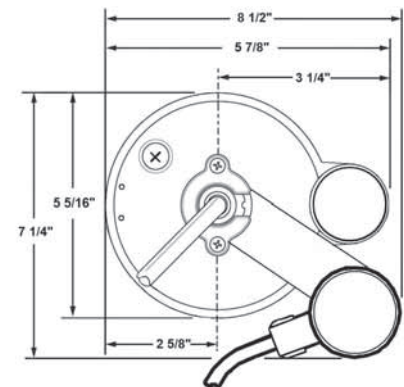

Warranty and Codes

This product comes complete with installation, operating, care and maintenance instructions. This PROFLO pump carries a 3-year limited warranty. In an effort to continually improve our products, we will make design changes from time to time. We reserve the right to ship newly designed products to fill any order unless we agree in writing to do otherwise.