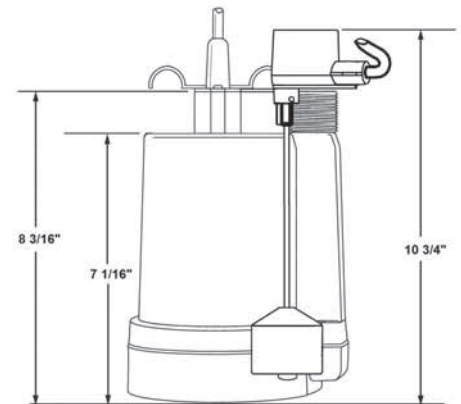

## Product Features

- 1/4 HP thermoplastic automatic sump pump with vertical float
- Submersible sump pump for typical residential applications
- Comes with 10' power cord with piggyback plug (on switch cord)
- 3.8 amps, 370 watts
- Maximum head of 25 feet
- Maximum flow rate of 30 GPM
- 3450 RPM
- Permanent split capacitor motor
- SJE Rhombus vertical float switch
- Liquid temperature range 32°-120°F
- Discharge size 1-1/4" MNPT & 1-1/4" FNPT
- Handles 1/8" solids

## Product Specifications

**Performance Chart**

Discharge Height	0'	5'	10'	15'	20'	25'
Gallons per Minute	30	22	20	16	9	2
Gallons per Hour	1800	1320	1200	960	540	120