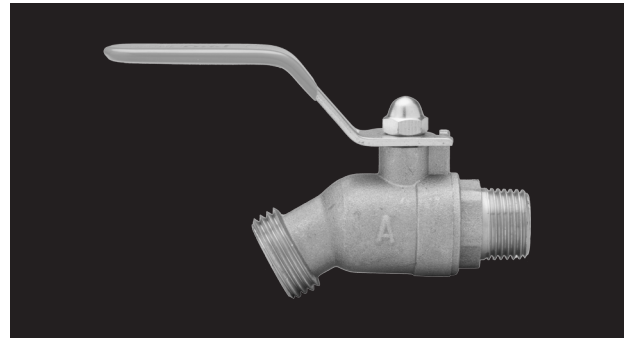

PF71QTD & PF71QTF

Quarter Turn IPS Hose Bibb No Kink

Product Features

- Brass body
- Pressure rating: 200 PSI WOG
- Operating temperature: 40-210°F
- 3/4" Male hose thread outlet

PF71QTD

NO.	Part Name	Material	QTY
1	Handle	Steel	1
2	Washer	Steel	1
3	Cap Nut	Brass	1
4	Stem	Brass	1
5	O-ring	Chemigum	2
6	End Cap	Brass	1
7	Seat	PTFE	1
8	Ball	Brass	1
9	Body	Brass	1

SKU	DESCRIPTION	INLET CONNECTION	OUTLET CONNECTION	A	B	C	D	E	F	G	H
PF71QTD	1/2 QT BRS IPS HOSE BIBB	1/2 MIP NPT Threaded End	3/4 Male NH Threaded End	0.50	2.99	0.59	0.39	0.75	0.43	1.59	3.15
PF71QTF	3/4 QT BRS IPS HOSE BIBB	3/4 MIP NPT Threaded End	3/4 Male NH Threaded End	0.75	3.25	0.59	0.39	0.75	0.43	1.81	3.15