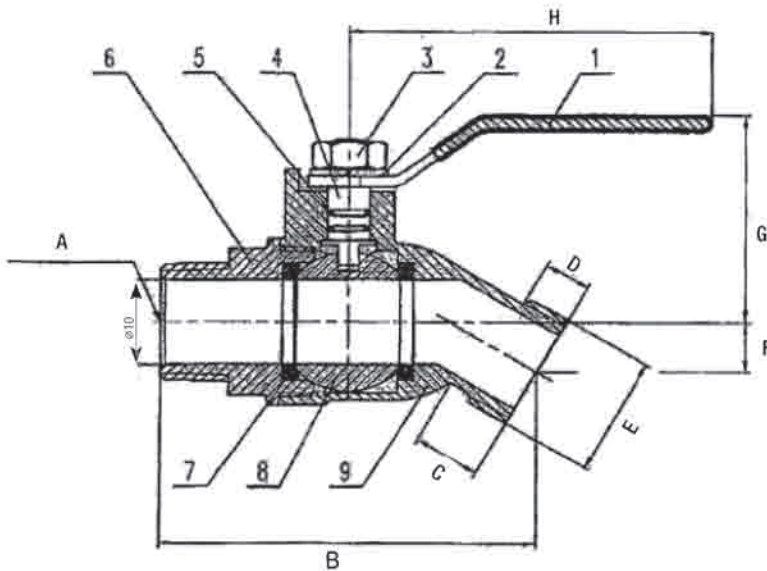

PF71QTD & PF71QTF

Quarter Turn IPS Hose Bibb No Kink

Product Features

- Brass body
- Pressure rating: 200 PSI WOG
- Operating temperature: 40-210°F
- 3/4" Male hose thread outlet

PF71QTD

NO.	Part Name	Material	QTY
1	Handle	Steel	1
2	Washer	Steel	1
3	Cap Nut	Brass	1
4	Stem	Brass	1
5	O-ring	Chemigum	2
6	End Cap	Brass	1
7	Seat	PTFE	1
8	Ball	Brass	1
9	Body	Brass	1

SKU	DESCRIPTION	INLET CONNECTION	OUTLET CONNECTION	A	B	C	D	E	F	G	H
PF71QTD	1/2 QT BRS IPS HOSE BIBB	1/2 MIP NPT Threaded End	3/4 Male NH Threaded End	0.50	2.99	0.59	0.39	0.75	0.43	1.59	3.15
PF71QTF	3/4 QT BRS IPS HOSE BIBB	3/4 MIP NPT Threaded End	3/4 Male NH Threaded End	0.75	3.25	0.59	0.39	0.75	0.43	1.81	3.15