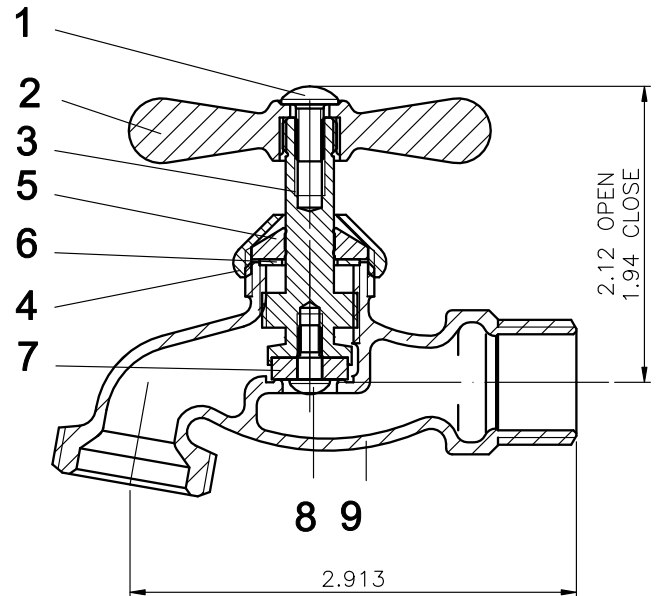

### Product Features

- Brass body
- 125 psi
- Operating temperature: 40-160°F
- 3/4" Male hose thread outlet

### Model Numbers

- PF71DC 1/2 BRS IPS Hose Bibb  
 PF71FC 3/4 BRS IPS Hose Bibb

PF71DC

No.	Part Name	Material	QTY
1	Screw	B16 C38000	1
2	Handle	ZAD-3M	1
3	Stem	B584-C85700	1
4	Packing Nut	B16-C36000	1
5	Packing	NBR	1
6	Ring	304	1
7	Seat	NBR	1
8	Screw	C2600W	1
9	Body	B584-C85700	1