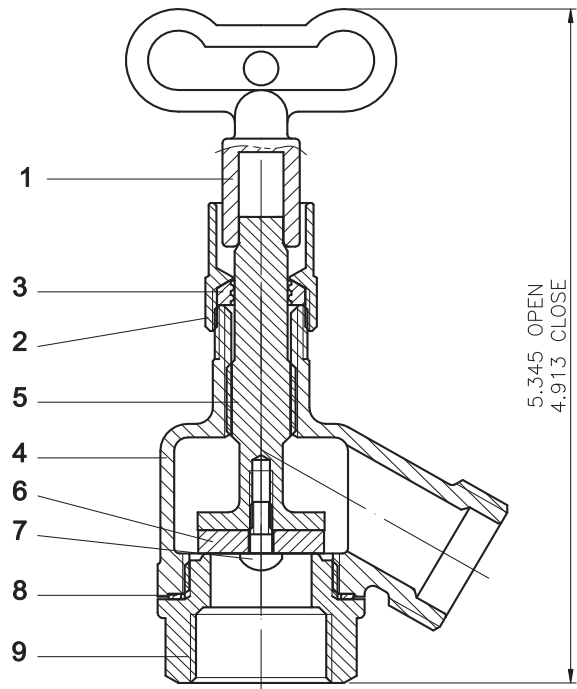

Bent Nose Garden Valve With Loose Key

Product Features

- 125 psi
- Operating temperature: 40-160°F
- Includes loose key
- Bronze body
- 3/4" Male hose thread outlet

PF112DLKC

Product Code

Description

PF112DLKC

1/2 FIP BENT NOSE GRDN VLV W/ LK

PF113FLKC

3/4 FIP BENT NOSE GRDN VLV W/ LK

Product Specifications

| No. | Part | Material | Qty |
|-----|--------------|------------|-----|
| 1 | Handle | Zinc | 1 |
| 2 | Nut | Brass | 1 |
| 3 | Packing | NBR | 1 |
| 4 | Garden Valve | Brass | 1 |
| 5 | Stem | Brass | 1 |
| 6 | Washer | NBR | 1 |
| 7 | Screw | Stainless | 1 |
| 8 | Washer | Vulcanized | 1 |
| 9 | Nut | Brass | 1 |