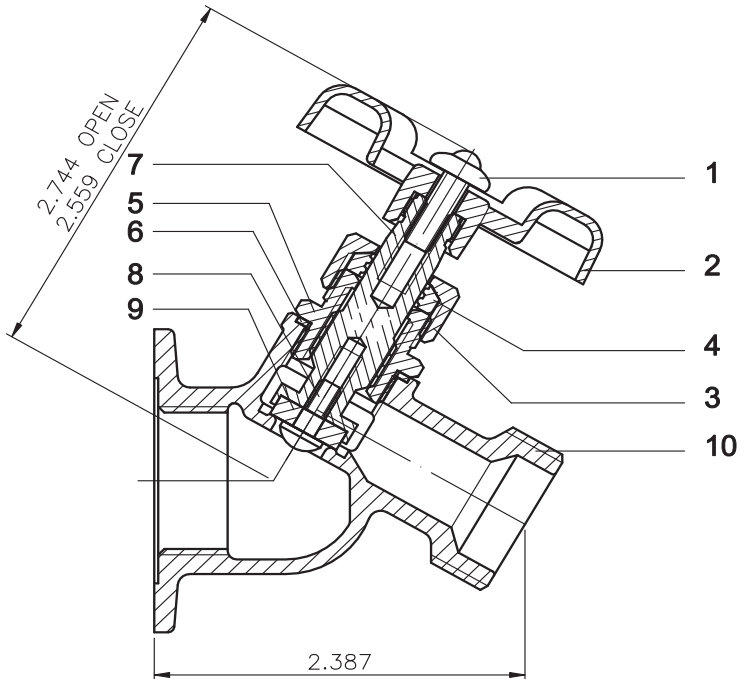

PF111FC & PF119DC

Hose Sillcocks

Product Features

- Bronze material
- 125 psi
- Operating temperature: 40-160°F
- 3/4" Male hose thread outlet

Model Numbers

PF111FC 3/4" FIP x 3/4" HOSE SILL
 PF119DC 1/2" FIP x 3/4" HOSE SILL

PF111FC

No.	Part Name	Material	QTY
1	Screw	Stainless	1
2	Handle	Zinc	1
3	Nut	Brass	1
4	Packing	NBR	1
5	Bonnet	Brass	1
6	Washer	Vulcanized	1
7	Stem	Brass	1
8	Seat	NBR	1
9	Screw	Stainless	1
10	Body	Bronze	1