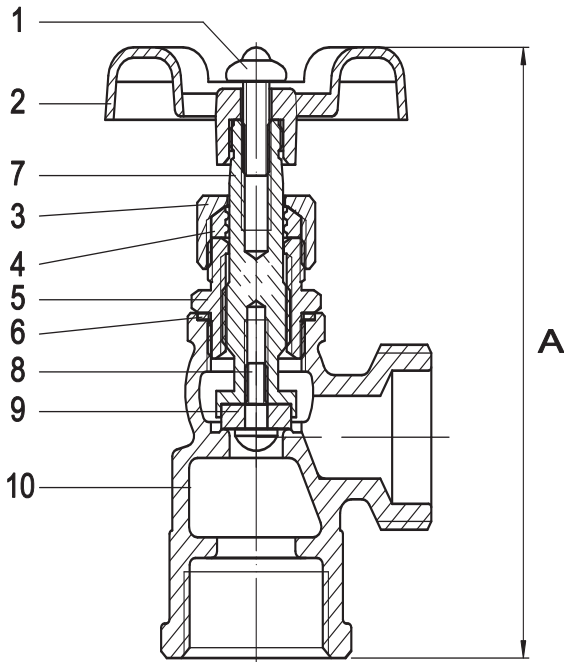

## Product Features

- Bronze material
- 125 psi
- Operating temperature: 40-160°F
- Includes stuffing box
- 3/4" Male hose thread outlet

PF101FFC

No.	Part Name	Material	QTY
1	Screw	Stainless	1
2	Handle	Zinc	1
3	Nut	Brass	1
4	Packing	NBR	1
5	Bonnet	Brass	1
6	Washer	Vulcanized	1
7	Stem	Brass	1
8	Seat	NBR	1
9	Screw	Stainless	1
10	Body	Bronze	1

SKU	DESCRIPTION	INLET CONNECTION	OUTLET CONNECTION	A (OPEN)		A (CLOSED)	
				in	mm	in	mm
PF101DC	1/2 FIP STUFFING BX BLR DR	1/2 FIP NPT THREADED END	3/4 MALE NH THREADED END	3.7	93.98	3.516	89.31
PF101FFC	3/4 FIP STUFFING BX BLR DR	3/4 FIP NPT THREADED END	3/4 MALE NH THREADED END	3.67	93.22	3.516	89.31
PF101MFC	3/4 MIP STUFFING BX BLR DR	3/4 MIP NPT THREADED END	3/4 MALE NH THREADED END	3.59	91.2	34.06	86.51