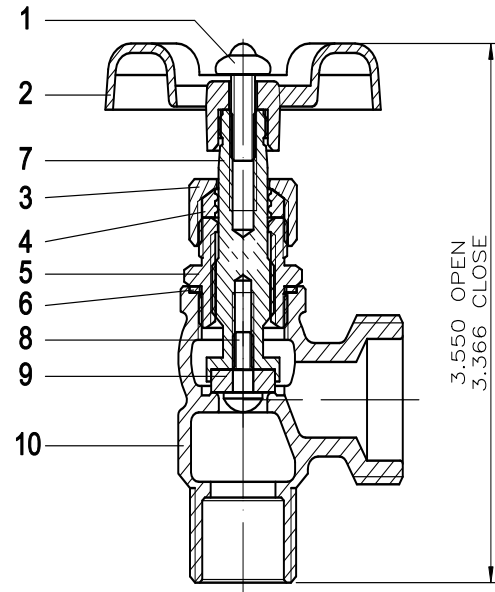

PF100DC

Boiler Drain

Product Features

- Bronze material
- 125 psi
- Operating temperature: 40-160°F
- 3/4" Male hose thread outlet

PF100DC

Product Code	Description
PF100DC	1/2" C x MIP x HOSE BLR DRN

No.	Part Name	Material	QTY
1	Screw	Stainless	1
2	Handle	Zinc	1
3	Nut	Brass	1
4	Packing	NBR	1
5	Bonnet	Brass	1
6	Washer	Vulcanized	1
7	Stem	Brass	1
8	Seat	NBR	1
9	Screw	Stainless	1
10	Body	Bronze	1