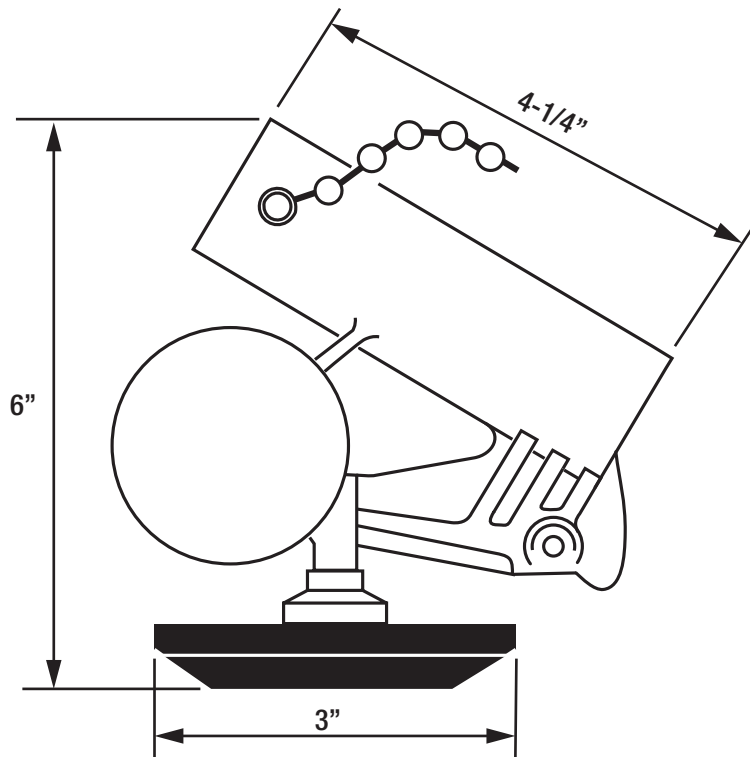

PROPFAS4

AMERICAN STANDARD STYLE FLUSH VALVE #4

Product Features

- Plastic and rubber construction
- Includes chain and seat disc
- Compatible with American Standard toilets

PROPFAS4

Product Specifications