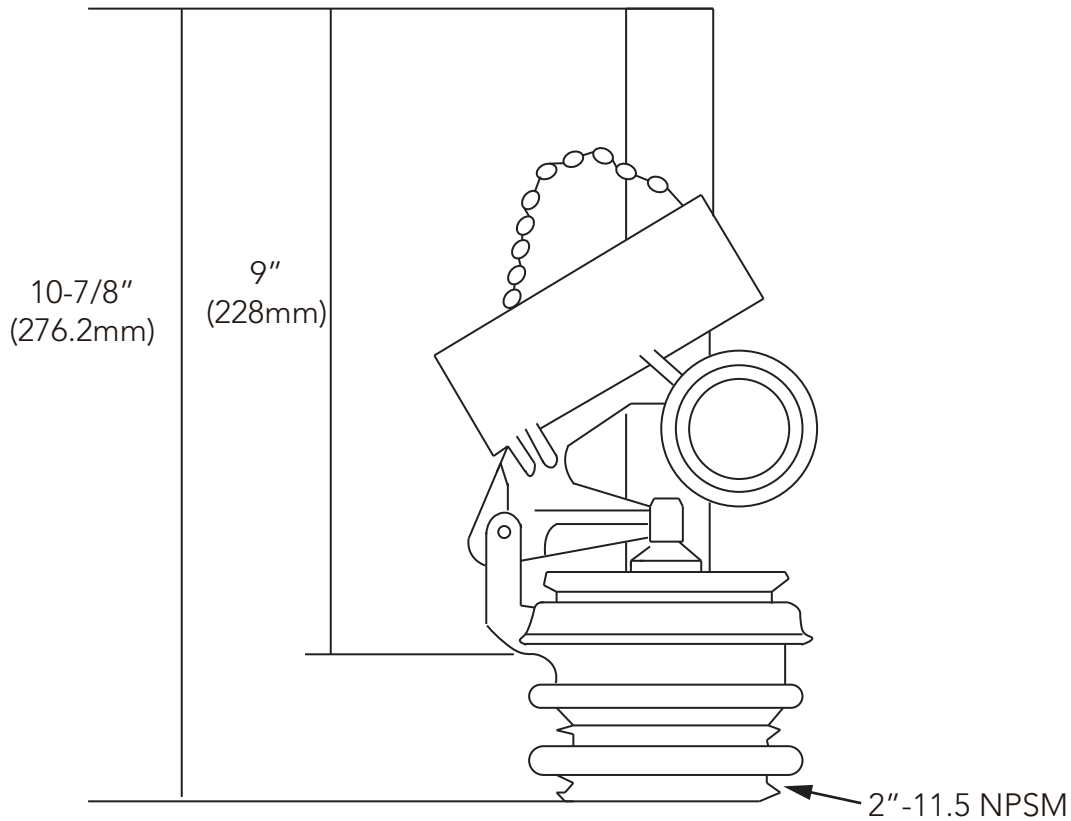

Product Specifications

Warranty and Codes

This product comes complete with installation, operating, care and maintenance instructions. This PROFLO product carries a 5-year limited warranty.