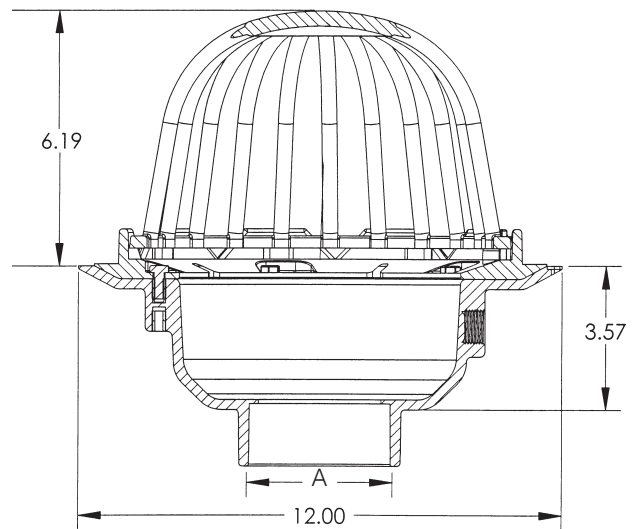

Roof Drains (fits over pipe)

Model Numbers	Material	Socket Size (A)
PF42850	3" PVC Roof Drain with Cast-Iron Dome	Over 3"
PF42910	3" ABS Roof Drain with Cast-Iron Dome	Over 3"
PF42851	4" PVC Roof Drain with Cast-Iron Dome	Over 4"
PF42911	4" ABS Roof Drain with Cast-Iron Dome	Over 4"
PF42870	3" PVC Roof Drain with Plastic Dome	Over 3"
PF42912	3" ABS Roof Drain with Plastic Dome	Over 3"
PF42871	4" PVC Roof Drain with Plastic Dome	Over 4"
PF42913	4" ABS Roof Drain with Plastic Dome	Over 4"
PF42859	Underdeck Clamp Kit	

Available Parts

Underdeck Clamp Kit .275" thickness
2 1/4" width

Product Specifications

(All dimensions in inches)
• Primer tap knock-out is 1/2 in. FIP thread.