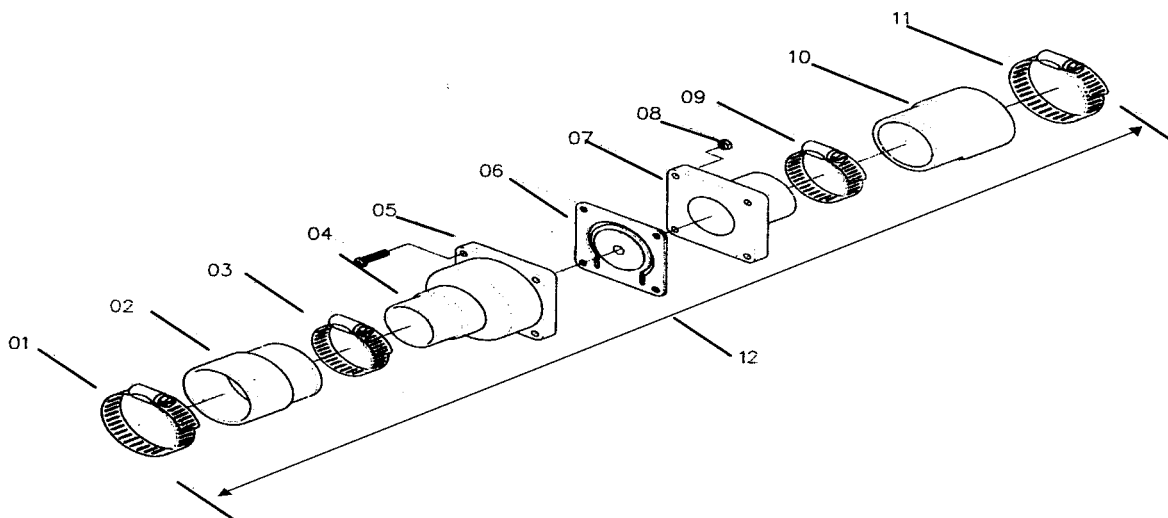

## Product Features

- Easy to install
- Can be installed in vertical or horizontal line
- Flexible rubber slip X slip unions
- Flexible unions slip over PVC, ABS, copper or steel pipe
- Checks back flow of water and sewer gas
- All Stainless Steel clamps
- PVC body
- 125 psi @ 176° F

## Product Specifications

	01	02	03	04	05	06	07	08	09	10	11	12	
item No.	Size	S/S Clamp	Rubber Adapter	S/S Clamp	Steel Screw	PVC Body	Steel Screw	PVC Body	Steel Nut	S/S Clamp	Rubber Adapter	S/S Clamp	Overall Length
PFCVJH	1-1/4"X1-1/2"	2-1/2"	ID 1.89"X1.65"	2-1/4"	M 5X1	OD 1.89"X1.65"	M 5X1	ID 1.89"X1.65"	M 5X1	2-1/4"	ID 1.89"X1.65"	2-1/2"	8.15"
PFCVK	2"X2"	3"	ID 2.36"	3"	M 5X1	ID 2.36"	M 5X1	ID 2.36"	M 5X1	3"	ID 2.36"	3"	8.15"