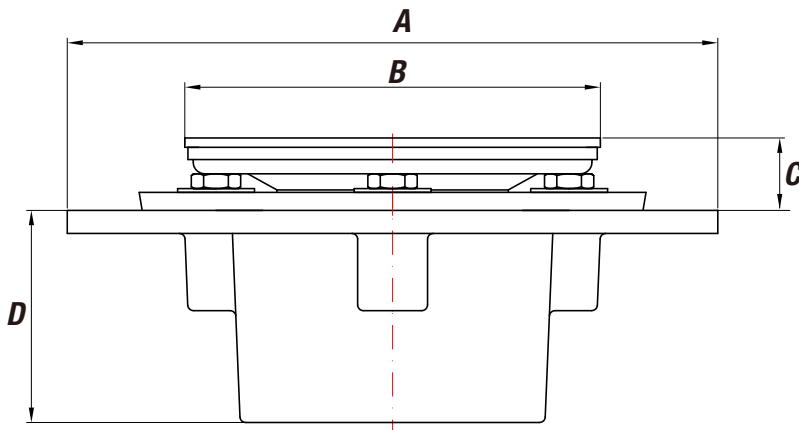

Cast Iron Shower Drains

Product Features

- Cast Iron construction
- Adjustable height strainer
- Round and Square strainers
- No Hub, IPS and Inside Caulk connections
- Strainer is chrome-plated brass construction

PF42947SQ

PF42957RD

Part Number	Connection	Strainer	A		B		C (min)		C (max)		D	
			In.	mm	In.	mm	In.	mm	In.	mm	In.	mm
PF42957RD	2" IPS	Round	6.59"	167.38	4.16"	105.66	0.48"	12.3	1.56"	39.5	2.24"	56.89
PF42958RD	2" NH	Round	6.59"	167.38	4.16"	105.66	0.77"	19.5	1.56"	39.5	2.52"	64.01
PF42959RD	2" IC	Round	6.59"	167.38	4.16"	105.66	0.48"	12.3	1.56"	39.5	2.36"	59.94
PF42947SQ	2" IPS	Square	6.59"	167.38	4.21"	106.93	0.54"	13.7	1.61"	41	2.24"	56.89