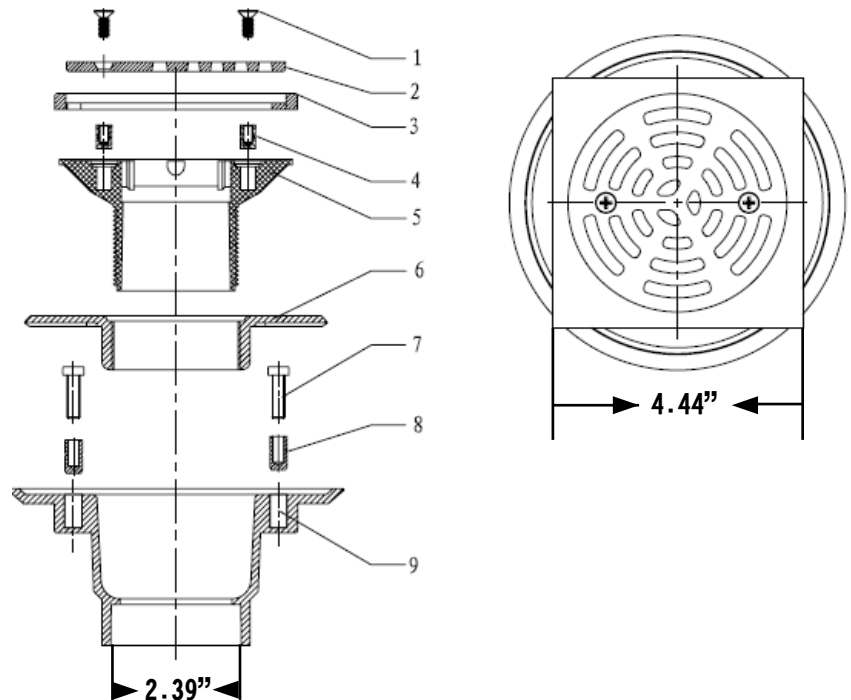

Plastic Adjustable Square Shower Drains

Product Features

- ABS & PVC shower drain
- Adjustable strainer height
- Square Brass strainer

PF821PORBQ

SKU	DESCRIPTIONS	MATERIAL	COLOR
PF821ANBQ	2 ABS ADJ SHWER DRN W/SQ NB TOP	ABS	BLACK
PF821PNBQ	2 PVC ADJ SHWER DRN W/SQ NB TOP	PVC	WHITE
PF821PORBQ	2 PVC ADJ SHWER DRN W/SQ ORB TOP	PVC	WHITE
PF821PCPQ	2 PVC ADJ SHWER DRN W/SQ CP TOP	PVC	WHITE

Part#	Part	QTY
1	Brass Screw	2
2	Brass Round Grate	1
3	Brass Square Base	1
4	Brass Insert	2
5	Adjustable Drain Barrel	1
6	Reversable Clamping Ring	1
7	Steel Screw	4
8	Base Insert	4
9	Drain Base	1

Warranty and Codes