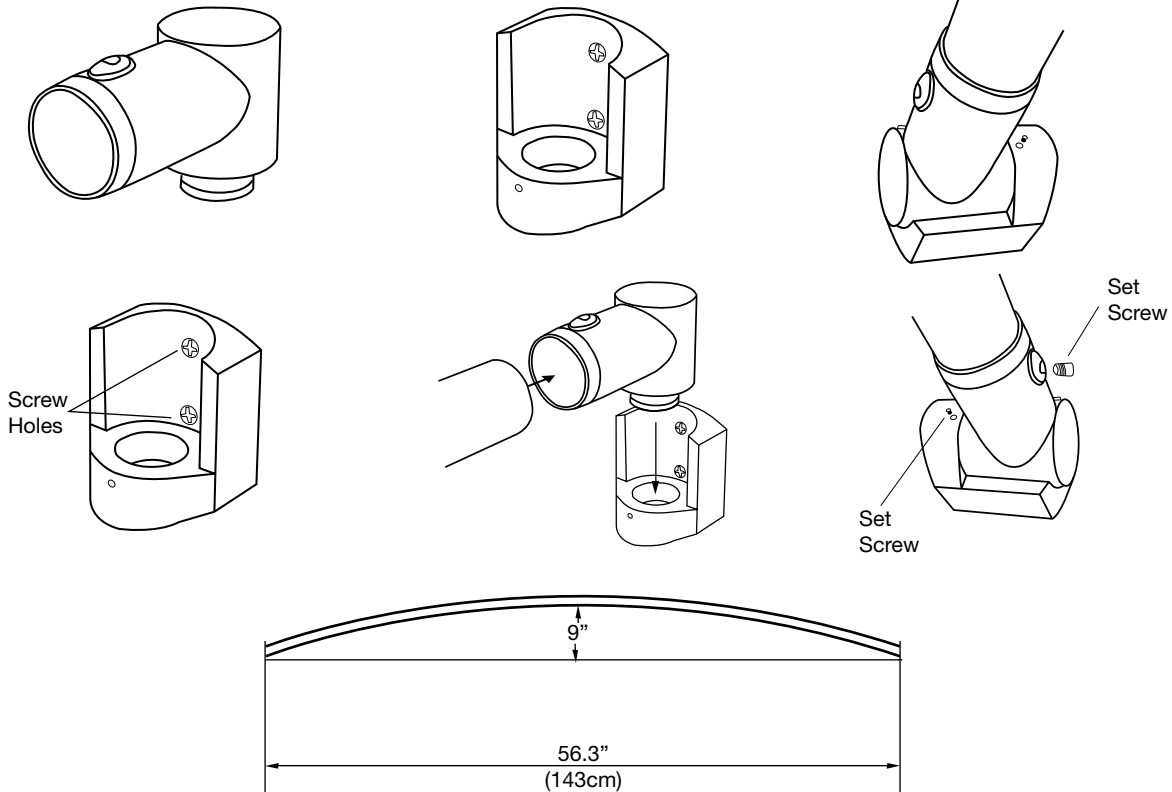

Warranty and Codes

This product comes complete with installation, operating, care and maintenance instructions. This PROFLO product carries a 1-year limited warranty. This product meets ANSI: A112.18.1M.