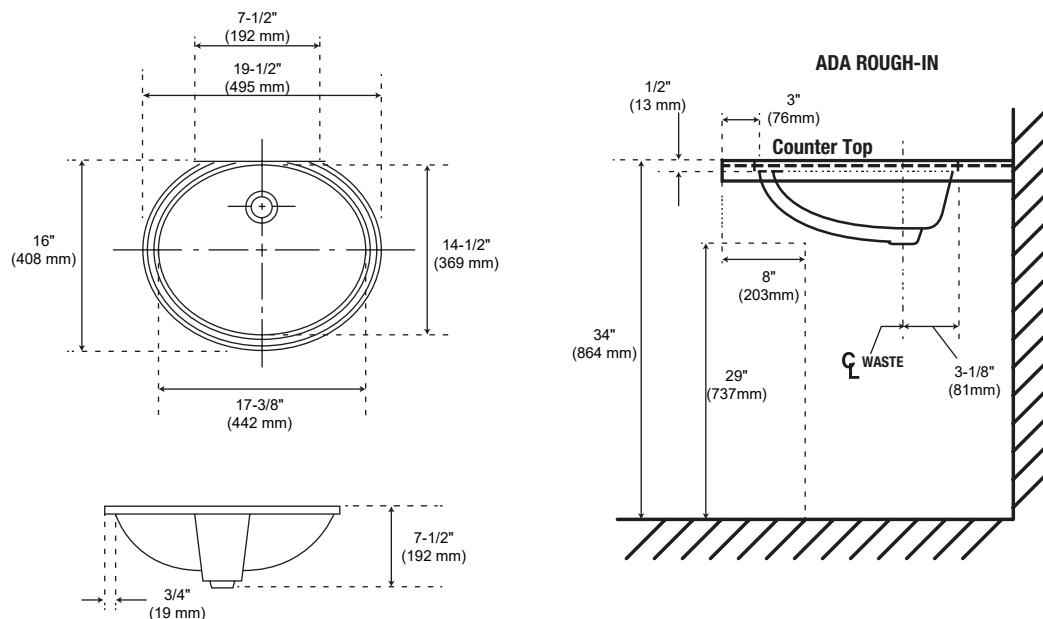

Specifications

PF1714UA series Undermount Lavatory Vitreous China

Product Features

- Vitreous china
- 17-3/8" x 14-1/2"
- Oval undercounter lavatory
- Concealed front overflow
- Flattened back rim for easier installation
- Can be mounted for ADA installation
- Mounting clips included
- Interior Depth: 5-3/4"
- Meets IAPMO/UPC
- Meets ASME A112.19.2-2018/CSA B45.1
- ADA compliant

PF1714UAWH

Model Numbers:

PF1714UAWH White
PF1714UABS Biscuit

Product Specifications

The undercounter lavatory shall be 16" in length and 19 1/2" in width. Lavatory shall be made of vitreous china. Lavatory shall include overflow and mounting clips. Lavatory shall be PROFLO model PF1714UA.