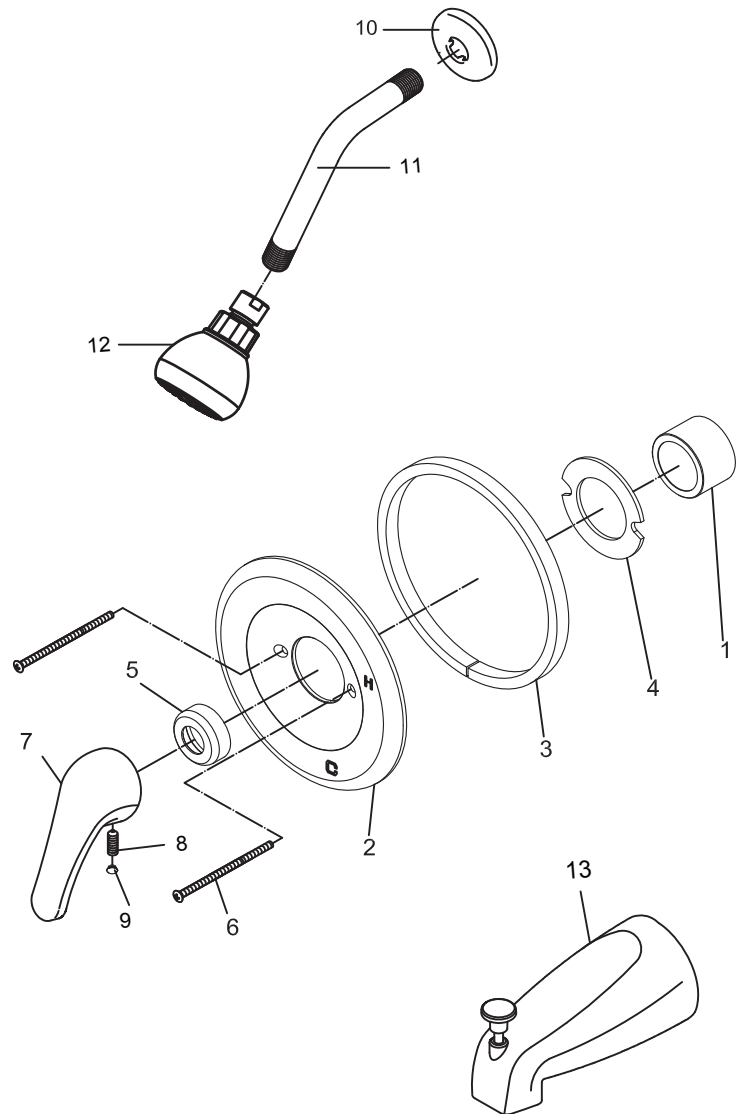

Single Handle Tub and Shower Trim Kit

PF7611S series

PF7611SCP

Model Numbers

- PF7611SCP Chrome
- PF7611SBN Brushed nickel
- PF7611SORB Oil rubbed bronze

No.	Part Name
1	Sleeve
2	Escutcheon
3	Escutcheon Seal
4	Escutcheon Seal
5	Cap
6	Screw
7	Handle
8	Set Screw
9	Handle Lever
10	Flange
11	Shower Arm
12	Shower Head
13	Spout

Available Parts

- PFS40 6" shower arm CP
- PFS42 Shower arm flange CP
- PF1096 Slip fit tub spout CP

Warranty and Codes

Please call 1-800-221-3379 for parts, service, and warranty. This product comes complete with installation, operating, care and maintenance instructions. This PROFLO faucet carries a limited lifetime warranty when installed in residential applications. The warranty is five years in commercial applications. This product meets ASME: A112.18.1.