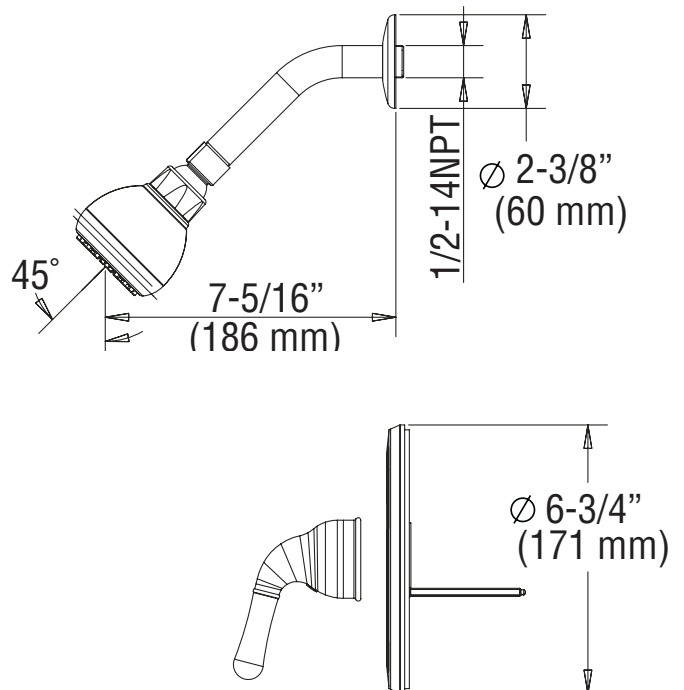

## Product Features

- Single handle shower trim kit only
- Metal lever handle
- Brass shower arm and flange
- One-setting showerhead with easy-clean rubber nozzles
- 100% factory pressure tested
- 2.0 gpm flow from showerhead

## Product Specifications