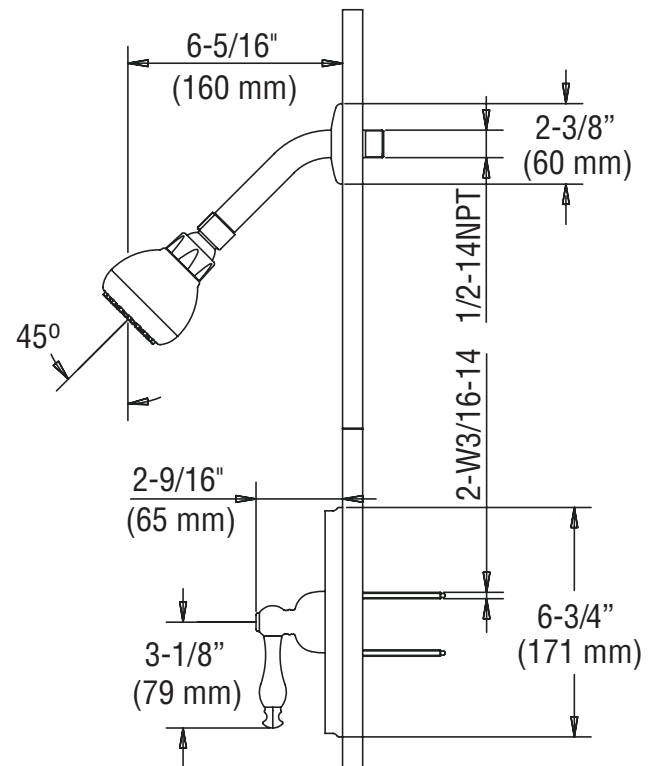

PF5603

Shower Trim Kits Single Handle

Product Features

- Single handle shower (trim kit only)
- Metal lever handle
- Brass shower arm and flange
- One-setting showerhead with easy-clean rubber nozzles
- 100% factory pressure tested
- 2.0 gpm flow from showerhead

PF5603

Model Numbers

- PF5603CP** polished chrome finish
- PF5603BN** brushed nickel finish
- PF5603ORB** oil rubbed bronze

To be used with PF3001 valve series

ACCUFIT™

Product Specifications

* All measurements are nominal. Please verify before actual installation.