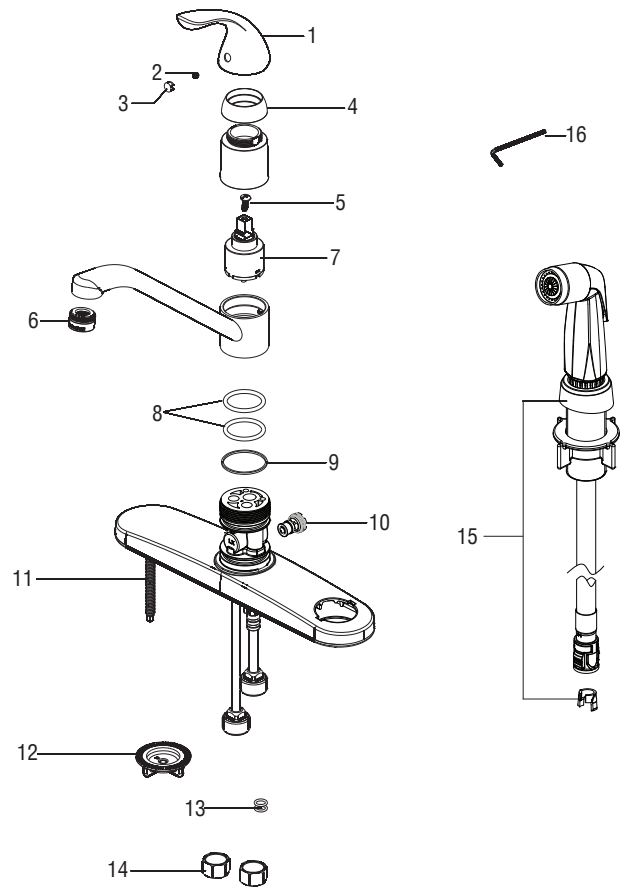

PFXC3121

**Single Handle Kitchen Faucet
With Side Sprayer**

PFXC3121

*** Specify Finish**

| No. | Item | Part Number |
|-----|------------------------|-------------|
| 1 | Handle | RP13060* |
| 2 | Set Screw | RP50002 |
| 3 | Index | RP10006 |
| 4 | Cap | RP80004* |
| 5 | Screw | RP50015 |
| 6 | Aerator | RP30094* |
| 7 | Cartridge | PF3357061 |
| 8 | O-ring | RP60032 |
| 9 | Washer | RP64070 |
| 10 | Diverter | RP70037 |
| 11 | Bolt | RP50071 |
| 12 | Mounting Nut | RP56109 |
| 13 | O-ring | RP60002 |
| 14 | Coupling Nut | RP56002 |
| 15 | Side Spray | PF36105CP |
| 16 | 2.5mm Hex Allen Wrench | RP70221 |

Warranty and Codes

This product comes complete with installation, operating, care and maintenance instructions. This PROFLO faucet carries a limited lifetime warranty when installed in residential applications. The warranty is five years in commercial applications. This product meets ASME: A112.18.1. *Compliant with lead content requirements of California AB 1953.